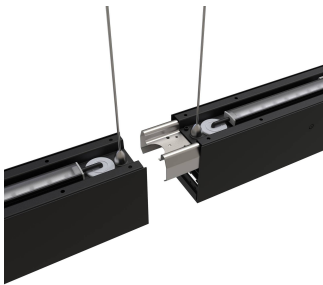

# Vasco

Vasco CCT Bi-directional Suspended Linear 1500mm Emergency Black

**Code:** AVASLED5/B/M3

## PRODUCT FEATURES

- Aluminium bi-directional suspended or surface linear suitable for education, commercial and retail applications
- Supplied bi-directional light output as standard with 30% upward light and 70% downward light ratio (directional only option can be selected if required)
- Selectable CCT between 3000K, 4000K and 6000K output
- Adjustable suspension points c/w suspension kit
- Aluminium extruded construction with integral driver
- Opal diffuser provides optimal light uniformity
- Pre-wired with 1.5 metre cable
- 1-10V dimmable as standard