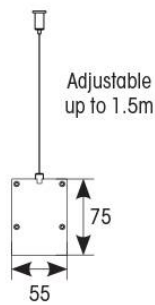

Vasco

Vasco CCT Bi-directional Suspended Linear 1500mm Emergency Black

Code: AVASLED5/B/M3

ACCESSORIES

AVAS/P3/1/B	Vasco Three Circuit Track Adaptor Black
AVAS/WM/1	Vasco Wall Mounting Kit
AVASLED/90/B	Vasco CCT 90° Corner Connector Black
AVASLED/B/SK	Vasco CCT Suspension Kit Black
AVASLED/LC	Vasco CCT Continuous Linking Connector