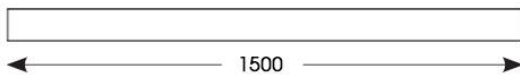

Vasco

Vasco CCT Bi-directional Suspended Linear 1500mm Emergency Black

Code: AVASLED5/B/M3

ACCESSORIES

AVAS/P3/1/B	Vasco Three Circuit Track Adaptor Black
AVAS/WM/1	Vasco Wall Mounting Kit
AVASLED/90/B	Vasco CCT 90° Corner Connector Black
AVASLED/B/SK	Vasco CCT Suspension Kit Black
AVASLED/LC	Vasco CCT Continuous Linking Connector