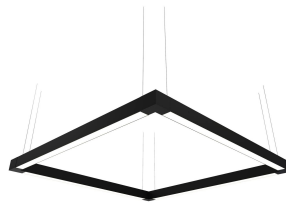

# Vasco

Vasco CCT Bi-directional Suspended Linear 1500mm Emergency Black

**Code:** AVASLED5/B/M3

## PRODUCT FEATURES

- Aluminium bi-directional suspended or surface linear suitable for education, commercial and retail applications
- Supplied bi-directional light output as standard with 30% upward light and 70% downward light ratio (directional only option can be selected if required)
- Selectable CCT between 3000K, 4000K and 6000K output
- Adjustable suspension points c/w suspension kit
- Aluminium extruded construction with integral driver
- Opal diffuser provides optimal light uniformity
- Pre-wired with 1.5 metre cable
- 1-10V dimmable as standard