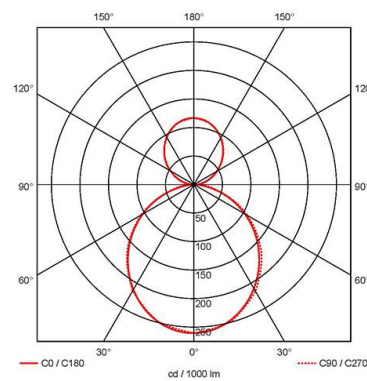

Vasco

Vasco CCT Bi-directional Suspended Linear 1500mm Emergency Black

Code: AVASLED5/B/M3

ACCESSORIES

AVAS/P3/1/B	Vasco Three Circuit Track Adaptor Black
AVAS/WM/1	Vasco Wall Mounting Kit
AVASLED/90/B	Vasco CCT 90° Corner Connector Black
AVASLED/B/SK	Vasco CCT Suspension Kit Black
AVASLED/LC	Vasco CCT Continuous Linking Connector