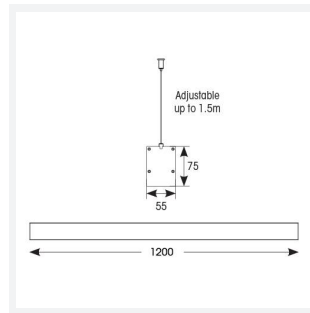

# Vasco

<b>Category</b>	Commercial Linear
<b>Application</b>	Commercial, Education
<b>Specification</b>	Architectural

**Code:** AVASLED/W

- Aluminium bi-directional suspended or surface linear suitable for education, commercial and retail applications
- Supplied bi-directional light output as standard with 30% upward light and 70% downward light ratio (directional only option can be selected if required)
- Selectable CCT between 3000K, 4000K and 6000K output
- Adjustable suspension points c/w suspension kit
- Aluminium extruded construction with integral driver
- Opal diffuser provides optimal light uniformity
- Pre-wired with 1.5 metre cable
- 1-10V dimmable as standard

## GENERAL INFORMATION

Wattage	50W
Lumens Delivered	5300lm (4000K)
Lm/W	105lm/W (4000K)
Beam Angle	110
CRI	80
CCT	3000/4000/6500K
Input	220-240V
Operating Temp	-20°C - 45°C
SDCM	6
UGR	24
Product Weight without Packaging	2.607 kg

## TECHNICAL INFORMATION

Light Source	LED
Colour / Finish	White
IP Rating	IP20
Class Protection	1
Internal / External	Internal
Surface / Recessed / Suspended	Ceiling, Suspended, Wall
Lumen Depreciation	L80 70,000h
Warranty (Years)	5
CE Mark	Yes
Height	75 mm