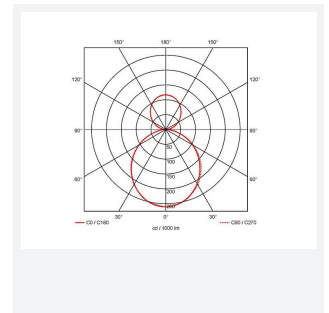

# Vasco

<b>Category</b>	Commercial Linear
<b>Application</b>	Commercial, Education
<b>Specification</b>	Architectural

**Code:** AVASLED/W

- Aluminium bi-directional suspended or surface linear suitable for education, commercial and retail applications
- Supplied bi-directional light output as standard with 30% upward light and 70% downward light ratio (directional only option can be selected if required)
- Selectable CCT between 3000K, 4000K and 6000K output
- Adjustable suspension points c/w suspension kit
- Aluminium extruded construction with integral driver
- Opal diffuser provides optimal light uniformity
- Pre-wired with 1.5 metre cable
- 1-10V dimmable as standard

## GENERAL INFORMATION

Wattage	50W
Lumens Delivered	5300lm (4000K)
Lm/W	105lm/W (4000K)
Beam Angle	110
CRI	80
CCT	3000/4000/6500K
Input	220-240V
Operating Temp	-20°C - 45°C
SDCM	6
UGR	24
Product Weight without Packaging	2.607 kg

## TECHNICAL INFORMATION

Light Source	LED
Colour / Finish	White
IP Rating	IP20
Class Protection	1
Internal / External	Internal
Surface / Recessed / Suspended	Ceiling, Suspended, Wall
Lumen Depreciation	L80 70,000h
Warranty (Years)	5
CE Mark	Yes
Height	75 mm