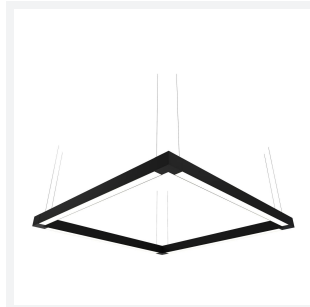

Vasco

Category	Commercial Linear
Application	Commercial, Education
Specification	Architectural

Code: AVASLED/SM3

- Aluminium bi-directional suspended or surface linear suitable for education, commercial and retail applications
- Supplied bi-directional light output as standard with 30% upward light and 70% downward light ratio (directional only option can be selected if required)
- Selectable CCT between 3000K, 4000K and 6000K output
- Adjustable suspension points c/w suspension kit
- Aluminium extruded construction with integral driver
- Opal diffuser provides optimal light uniformity
- Pre-wired with 1.5 metre cable
- 1-10V dimmable as standard

GENERAL INFORMATION

Wattage	50W
Lumens Delivered	5300lm (4000K)
Lm/W	105lm/W (4000K)
Beam Angle	110
CRI	80
CCT	3000/4000/6500K
Input	220-240V
Operating Temp	0°C - 45°C
SDCM	6
UGR	24
Product Weight without Packaging	2.89 kg