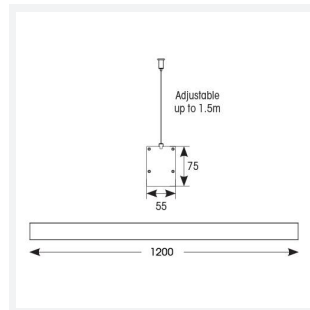

Vasco

Vasco CCT Bi-directional Suspended Linear Code: AVASLED/SM3

Category	Commercial Linear
Application	Commercial, Education
Specification	Architectural

PRODUCT FEATURES

- Aluminium bi-directional suspended or surface linear suitable for education, commercial and retail applications
- Supplied bi-directional light output as standard with 30% upward light and 70% downward light ratio (directional only option can be selected if required)
- Selectable CCT between 3000K, 4000K and 6000K output
- Adjustable suspension points c/w suspension kit
- Aluminium extruded construction with integral driver
- Opal diffuser provides optimal light uniformity
- Pre-wired with 1.5 metre cable
- 1-10V dimmable as standard

GENERAL INFORMATION	
Wattage	50W
Lumens Delivered	5300lm (4000K)
Lm/W	105lm/W (4000K)
Beam Angle	110
CRI	80
CCT	3000/4000/6500K
Input	220/240V
Operating Temp	0°C - 45°C
SDCM	6
UGR	24
Product Weight without Packaging	2.89 kg

TECHNICAL INFORMATION	
Light Source	LED
Colour / Finish	Aluminium
IP Rating	IP20
Class Protection	1
Internal / External	Internal
Surface / Recessed / Suspended	Ceiling, Suspended, Wall
Lumen Depreciation	L80 70,000h
Warranty (Years)	5
CE Mark	Yes
Height	75 mm