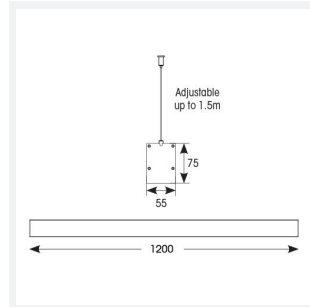

Vasco

Category	Commercial Linear
Application	Commercial, Education
Specification	Architectural

Code: AVASLED/SM3

- Aluminium bi-directional suspended or surface linear suitable for education, commercial and retail applications
- Supplied bi-directional light output as standard with 30% upward light and 70% downward light ratio (directional only option can be selected if required)
- Selectable CCT between 3000K, 4000K and 6000K output
- Adjustable suspension points c/w suspension kit
- Aluminium extruded construction with integral driver
- Opal diffuser provides optimal light uniformity
- Pre-wired with 1.5 metre cable
- 1-10V dimmable as standard

GENERAL INFORMATION

Wattage	50W
Lumens Delivered	5300lm (4000K)
Lm/W	105lm/W (4000K)
Beam Angle	110
CRI	80
CCT	3000/4000/6500K
Input	220-240V
Operating Temp	0°C - 45°C
SDCM	6
UGR	24
Product Weight without Packaging	2.89 kg

TECHNICAL INFORMATION

Light Source	LED
Colour / Finish	Aluminium
IP Rating	IP20
Class Protection	1
Internal / External	Internal
Surface / Recessed / Suspended	Ceiling, Suspended, Wall
Lumen Depreciation	L80 70,000h
Warranty (Years)	5
CE Mark	Yes
Height	75 mm