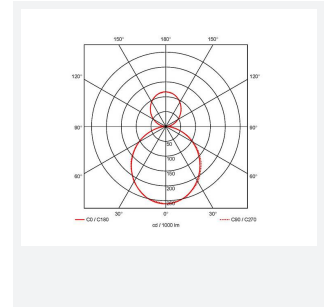

Vasco

Category	Commercial Linear
Application	Commercial, Education
Specification	Architectural

Code: AVASLED/SM3

- Aluminium bi-directional suspended or surface linear suitable for education, commercial and retail applications
- Supplied bi-directional light output as standard with 30% upward light and 70% downward light ratio (directional only option can be selected if required)
- Selectable CCT between 3000K, 4000K and 6000K output
- Adjustable suspension points c/w suspension kit
- Aluminium extruded construction with integral driver
- Opal diffuser provides optimal light uniformity
- Pre-wired with 1.5 metre cable
- 1-10V dimmable as standard

GENERAL INFORMATION

Wattage	50W
Lumens Delivered	5300lm (4000K)
Lm/W	105lm/W (4000K)
Beam Angle	110
CRI	80
CCT	3000/4000/6500K
Input	220-240V
Operating Temp	0°C - 45°C
SDCM	6
UGR	24
Product Weight without Packaging	2.89 kg

TECHNICAL INFORMATION

Light Source	LED
Colour / Finish	Aluminium
IP Rating	IP20
Class Protection	1
Internal / External	Internal
Surface / Recessed / Suspended	Ceiling, Suspended, Wall
Lumen Depreciation	L80 70,000h
Warranty (Years)	5
CE Mark	Yes
Height	75 mm