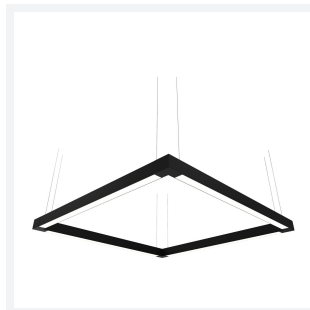

Vasco

Vasco CCT Bi-directional Suspended Linear Code: AVASLED/SM3

Category	Commercial Linear
Application	Commercial, Education
Specification	Architectural

PRODUCT FEATURES

- Aluminium bi-directional suspended or surface linear suitable for education, commercial and retail applications
- Supplied bi-directional light output as standard with 30% upward light and 70% downward light ratio (directional only option can be selected if required)
- Selectable CCT between 3000K, 4000K and 6000K output
- Adjustable suspension points c/w suspension kit
- Aluminium extruded construction with integral driver
- Opal diffuser provides optimal light uniformity
- Pre-wired with 1.5 metre cable
- 1-10V dimmable as standard

GENERAL INFORMATION	
Wattage	50W
Lumens Delivered	5300lm (4000K)
Lm/W	105lm/W (4000K)
Beam Angle	110
CRI	80
CCT	3000/4000/6500K
Input	220/240V
Operating Temp	0°C - 45°C
SDCM	6
UGR	24
Product Weight without Packaging	2.89 kg