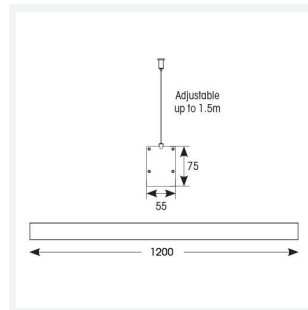

# Vasco

**Category** Commercial Linear

**Application** Commercial, Education

**Specification** Architectural

**Code:** AVASLED/OCTO/M3

- Aluminium bi-directional suspended or surface linear suitable for education, commercial and retail applications
- Supplied bi-directional light output as standard with 30% upward light and 70% downward light ratio (directional only option can be selected if required)
- Selectable CCT between 3000K, 4000K and 6000K output
- Adjustable suspension points c/w suspension kit
- Aluminium extruded construction with integral driver
- Opal diffuser provides optimal light uniformity
- Pre-wired with 1.5 metre cable
- 1-10V dimmable as standard

## GENERAL INFORMATION

Wattage	50W
Lumens Delivered	5300lm (4000K)
Lm/W	105lm/W (4000K)
Beam Angle	110
CRI	80
CCT	3000/4000/6500K
Input	220-240V
Operating Temp	0°C - 45°C
SDCM	6
UGR	24

## TECHNICAL INFORMATION

Light Source	LED
Colour / Finish	Aluminium
IP Rating	IP20
Class Protection	1
Internal / External	Internal
Surface / Recessed / Suspended	Ceiling, Suspended, Wall
Lumen Depreciation	L80 70,000h
Warranty (Years)	5
CE Mark	Yes
Height	75 mm