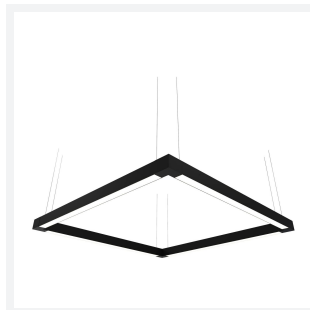

# Vasco

**Category** Commercial Linear

**Application** Commercial, Education

**Specification** Architectural

**Code:** AVASLED/OCTO/M3

- Aluminium bi-directional suspended or surface linear suitable for education, commercial and retail applications
- Supplied bi-directional light output as standard with 30% upward light and 70% downward light ratio (directional only option can be selected if required)
- Selectable CCT between 3000K, 4000K and 6000K output
- Adjustable suspension points c/w suspension kit
- Aluminium extruded construction with integral driver
- Opal diffuser provides optimal light uniformity
- Pre-wired with 1.5 metre cable
- 1-10V dimmable as standard