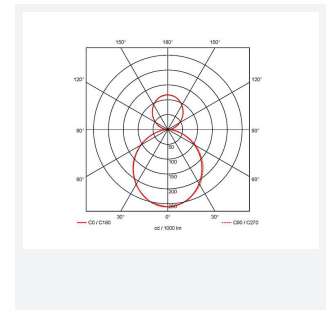

# Vasco

**Category** Commercial Linear

**Application** Commercial, Education

**Specification** Architectural

**Code:** AVASLED/OCTO/M3

- Aluminium bi-directional suspended or surface linear suitable for education, commercial and retail applications
- Supplied bi-directional light output as standard with 30% upward light and 70% downward light ratio (directional only option can be selected if required)
- Selectable CCT between 3000K, 4000K and 6000K output
- Adjustable suspension points c/w suspension kit
- Aluminium extruded construction with integral driver
- Opal diffuser provides optimal light uniformity
- Pre-wired with 1.5 metre cable
- 1-10V dimmable as standard

## GENERAL INFORMATION

Wattage	50W
Lumens Delivered	5300lm (4000K)
Lm/W	105lm/W (4000K)
Beam Angle	110
CRI	80
CCT	3000/4000/6500K
Input	220-240V
Operating Temp	0°C - 45°C
SDCM	6
UGR	24

## TECHNICAL INFORMATION

Light Source	LED
Colour / Finish	Aluminium
IP Rating	IP20
Class Protection	1
Internal / External	Internal
Surface / Recessed / Suspended	Ceiling, Suspended, Wall
Lumen Depreciation	L80 70,000h
Warranty (Years)	5
CE Mark	Yes
Height	75 mm