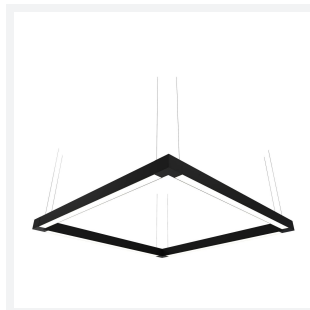

Vasco

Category	Commercial Linear
Application	Commercial, Education
Specification	Architectural

Code: AVASLED/LO

- Aluminium bi-directional suspended or surface linear suitable for education, commercial and retail applications
- Supplied bidirectional light output as standard with 30% upward light and 70% downward light ratio (directional only option can be selected if required)
- Selectable CCT between 3000K, 4000K and 6500K output
- Adjustable suspension points c/w suspension kit
- Aluminium extruded construction with integral driver
- Opal diffuser provides optimal light uniformity
- Pre-wired with 1.5 metre cable
- Surface and track mounting available using AVAS/WM/1 and AVAS/P3/1/* accessories

GENERAL INFORMATION	
Wattage	15W
Lumens Delivered	1600lm (4000K)
Lm/W	105lm/W (4000K)
Beam Angle	110
CRI	80
CCT	3000/4000/6500K
Input	220-240V
Operating Temp	-20°C - 45°C
SDCM	6
UGR	20
Product Weight without Packaging	2.607 kg

TECHNICAL INFORMATION	
Light Source	LED
Colour / Finish	Aluminium
IP Rating	IP20
Class Protection	1
Internal / External	Internal
Surface / Recessed / Suspended	Ceiling, Suspended, Wall
Lumen Depreciation	L80 70,000h
Warranty (Years)	5
CE Mark	Yes
Height	75 mm
Accessories	AVASLED/LC, AVASLED/90, AVASLED/90/B