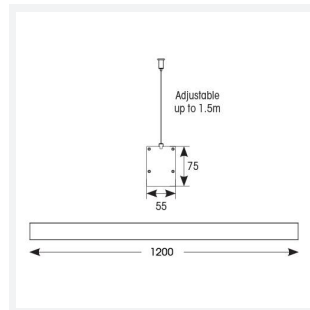

Vasco

Category	Commercial Linear
Application	Commercial, Education
Specification	Architectural

Code: AVASLED/LO

- Aluminium bi-directional suspended or surface linear suitable for education, commercial and retail applications
- Supplied bidirectional light output as standard with 30% upward light and 70% downward light ratio (directional only option can be selected if required)
- Selectable CCT between 3000K, 4000K and 6500K output
- Adjustable suspension points c/w suspension kit
- Aluminium extruded construction with integral driver
- Opal diffuser provides optimal light uniformity
- Pre-wired with 1.5 metre cable
- Surface and track mounting available using AVAS/WM/1 and AVAS/P3/1/* accessories

GENERAL INFORMATION	
Wattage	15W
Lumens Delivered	1600lm (4000K)
Lm/W	105lm/W (4000K)
Beam Angle	110
CRI	80
CCT	3000/4000/6500K
Input	220-240V
Operating Temp	-20°C - 45°C
SDCM	6
UGR	20
Product Weight without Packaging	2.607 kg

TECHNICAL INFORMATION	
Light Source	LED
Colour / Finish	Aluminium
IP Rating	IP20
Class Protection	1
Internal / External	Internal
Surface / Recessed / Suspended	Ceiling, Suspended, Wall
Lumen Depreciation	L80 70,000h
Warranty (Years)	5
CE Mark	Yes
Height	75 mm
Accessories	AVASLED/LC, AVASLED/90, AVASLED/90/B