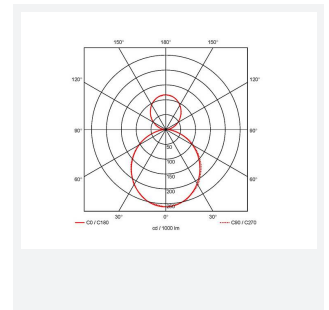

Vasco

Category	Commercial Linear
Application	Commercial, Education
Specification	Architectural

Code: AVASLED/LO

- Aluminium bi-directional suspended or surface linear suitable for education, commercial and retail applications
- Supplied bidirectional light output as standard with 30% upward light and 70% downward light ratio (directional only option can be selected if required)
- Selectable CCT between 3000K, 4000K and 6500K output
- Adjustable suspension points c/w suspension kit
- Aluminium extruded construction with integral driver
- Opal diffuser provides optimal light uniformity
- Pre-wired with 1.5 metre cable
- Surface and track mounting available using AVAS/WM/1 and AVAS/P3/1/* accessories

GENERAL INFORMATION	
Wattage	15W
Lumens Delivered	1600lm (4000K)
Lm/W	105lm/W (4000K)
Beam Angle	110
CRI	80
CCT	3000/4000/6500K
Input	220-240V
Operating Temp	-20°C - 45°C
SDCM	6
UGR	20
Product Weight without Packaging	2.607 kg

TECHNICAL INFORMATION	
Light Source	LED
Colour / Finish	Aluminium
IP Rating	IP20
Class Protection	1
Internal / External	Internal
Surface / Recessed / Suspended	Ceiling, Suspended, Wall
Lumen Depreciation	L80 70,000h
Warranty (Years)	5
CE Mark	Yes
Height	75 mm
Accessories	AVASLED/LC, AVASLED/90, AVASLED/90/B