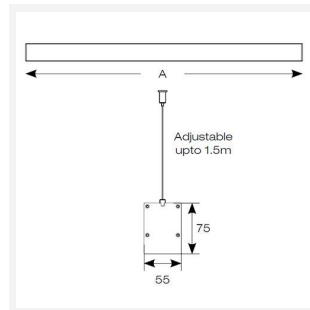

Vasco

Vasco CCT Bi-directional Suspended Linear
Code: AVASLED/LO/SM3

Category	Commercial Linear
Application	Commercial, Education
Specification	Architectural

PRODUCT FEATURES

- Aluminium bi-directional suspended or surface linear suitable for education, commercial and retail applications
- Supplied bi-directional light output as standard with 30% upward light and 70% downward light ratio (directional only option can be selected if required)
- Selectable CCT between 3000K, 4000K and 6000K output
- Adjustable suspension points c/w suspension kit
- Aluminium extruded construction with integral driver
- Opal diffuser provides optimal light uniformity
- Pre-wired with 1.5 metre cable
- 1-10V dimmable as standard

GENERAL INFORMATION	
Wattage	15W
Lumens Delivered	1600lm (4000K)
Lm/W	105lm/W (4000K)
Beam Angle	110
CRI	80
CCT	3000/4000/6500K
Input	220/240V
Operating Temp	0°C - 45°C
SDCM	6
UGR	20

TECHNICAL INFORMATION	
Light Source	LED
Colour / Finish	Aluminium
IP Rating	IP20
Class Protection	1
Internal / External	Internal
Surface / Recessed / Suspended	Ceiling, Suspended, Wall
Lumen Depreciation	L80 70,000h
Warranty (Years)	5
CE Mark	Yes
Height	75 mm