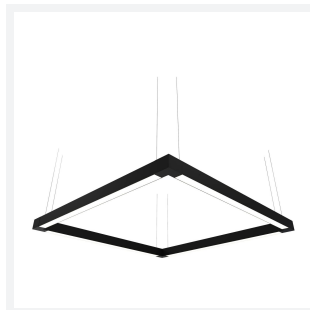

Vasco

Category	Commercial Linear
Application	Commercial, Education
Specification	Architectural

Code: AVASLED/LO/SM3

- Aluminium bi-directional suspended or surface linear suitable for education, commercial and retail applications
- Supplied bi-directional light output as standard with 30% upward light and 70% downward light ratio (directional only option can be selected if required)
- Selectable CCT between 3000K, 4000K and 6000K output
- Adjustable suspension points c/w suspension kit
- Aluminium extruded construction with integral driver
- Opal diffuser provides optimal light uniformity
- Pre-wired with 1.5 metre cable
- 1-10V dimmable as standard

GENERAL INFORMATION

Wattage	15W
Lumens Delivered	1600lm (4000K)
Lm/W	105lm/W (4000K)
Beam Angle	110
CRI	80
CCT	3000/4000/6500K
Input	220-240V
Operating Temp	0°C - 45°C
SDCM	6
UGR	20

TECHNICAL INFORMATION

Light Source	LED
Colour / Finish	Aluminium
IP Rating	IP20
Class Protection	1
Internal / External	Internal
Surface / Recessed / Suspended	Ceiling, Suspended, Wall
Lumen Depreciation	L80 70,000h
Warranty (Years)	5
CE Mark	Yes
Height	75 mm