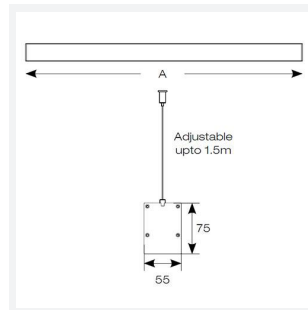

Vasco

Category	Commercial Linear
Application	Commercial, Education
Specification	Architectural

Code: AVASLED/LO/SM3

- Aluminium bi-directional suspended or surface linear suitable for education, commercial and retail applications
- Supplied bi-directional light output as standard with 30% upward light and 70% downward light ratio (directional only option can be selected if required)
- Selectable CCT between 3000K, 4000K and 6000K output
- Adjustable suspension points c/w suspension kit
- Aluminium extruded construction with integral driver
- Opal diffuser provides optimal light uniformity
- Pre-wired with 1.5 metre cable
- 1-10V dimmable as standard

GENERAL INFORMATION

Wattage	15W
Lumens Delivered	1600lm (4000K)
Lm/W	105lm/W (4000K)
Beam Angle	110
CRI	80
CCT	3000/4000/6500K
Input	220-240V
Operating Temp	0°C - 45°C
SDCM	6
UGR	20

TECHNICAL INFORMATION

Light Source	LED
Colour / Finish	Aluminium
IP Rating	IP20
Class Protection	1
Internal / External	Internal
Surface / Recessed / Suspended	Ceiling, Suspended, Wall
Lumen Depreciation	L80 70,000h
Warranty (Years)	5
CE Mark	Yes
Height	75 mm