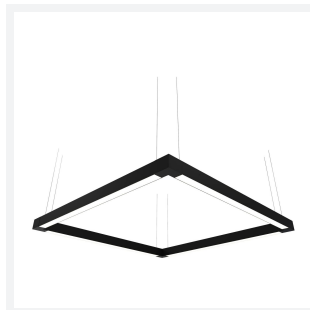

Vasco

Category	Commercial Linear
Application	Commercial, Education
Specification	Architectural

Code: AVASLED/LO/M3

- Aluminium bi-directional suspended or surface linear suitable for education, commercial and retail applications
- Supplied bi-directional light output as standard with 30% upward light and 70% downward light ratio (directional only option can be selected if required)
- Selectable CCT between 3000K, 4000K and 6000K output
- Adjustable suspension points c/w suspension kit
- Aluminium extruded construction with integral driver
- Opal diffuser provides optimal light uniformity
- Pre-wired with 1.5 metre cable
- 1-10V dimmable as standard

GENERAL INFORMATION	
Wattage	15W
Lumens Delivered	1600lm (4000K)
Lm/W	105lm/W (4000K)
Beam Angle	110
CRI	80
CCT	3000/4000/6500K
Input	220-240V
Operating Temp	0°C - 45°C
SDCM	6
UGR	20
Product Weight without Packaging	2.85 kg