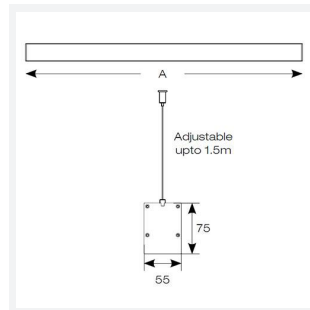

Vasco

Category	Commercial Linear
Application	Commercial, Education
Specification	Architectural

Code: AVASLED/LO/M3

- Aluminium bi-directional suspended or surface linear suitable for education, commercial and retail applications
- Supplied bi-directional light output as standard with 30% upward light and 70% downward light ratio (directional only option can be selected if required)
- Selectable CCT between 3000K, 4000K and 6000K output
- Adjustable suspension points c/w suspension kit
- Aluminium extruded construction with integral driver
- Opal diffuser provides optimal light uniformity
- Pre-wired with 1.5 metre cable
- 1-10V dimmable as standard

GENERAL INFORMATION	
Wattage	15W
Lumens Delivered	1600lm (4000K)
Lm/W	105lm/W (4000K)
Beam Angle	110
CRI	80
CCT	3000/4000/6500K
Input	220-240V
Operating Temp	0°C - 45°C
SDCM	6
UGR	20
Product Weight without Packaging	2.85 kg

TECHNICAL INFORMATION	
Light Source	LED
Colour / Finish	Aluminium
IP Rating	IP20
Class Protection	1
Internal / External	Internal
Surface / Recessed / Suspended	Ceiling, Suspended, Wall
Lumen Depreciation	L80 70,000h
Warranty (Years)	5
CE Mark	Yes
Height	75 mm