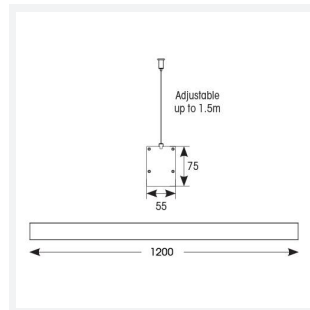

Vasco

| | |
|----------------------|-----------------------|
| Category | Commercial Linear |
| Application | Commercial, Education |
| Specification | Architectural |

Code: AVASLED/LO/B/SM3

- Aluminium bi-directional suspended or surface linear suitable for education, commercial and retail applications
- Supplied bi-directional light output as standard with 30% upward light and 70% downward light ratio (directional only option can be selected if required)
- Selectable CCT between 3000K, 4000K and 6000K output
- Adjustable suspension points c/w suspension kit
- Aluminium extruded construction with integral driver
- Opal diffuser provides optimal light uniformity
- Pre-wired with 1.5 metre cable
- 1-10V dimmable as standard

| GENERAL INFORMATION | |
|----------------------------------|-----------------|
| Wattage | 15W |
| Lumens Delivered | 1600lm (4000K) |
| Lm/W | 105lm/W (4000K) |
| Beam Angle | 110 |
| CRI | 80 |
| CCT | 3000/4000/6500K |
| Input | 220-240V |
| Operating Temp | 0°C - 45°C |
| SDCM | 6 |
| UGR | 20 |
| Product Weight without Packaging | 2.607 kg |

| TECHNICAL INFORMATION | |
|--------------------------------|--------------------------|
| Light Source | LED |
| Colour / Finish | Black |
| IP Rating | IP20 |
| Class Protection | 1 |
| Internal / External | Internal |
| Surface / Recessed / Suspended | Ceiling, Suspended, Wall |
| Lumen Depreciation | L80 70,000h |
| Warranty (Years) | 5 |
| CE Mark | Yes |
| Height | 75 mm |