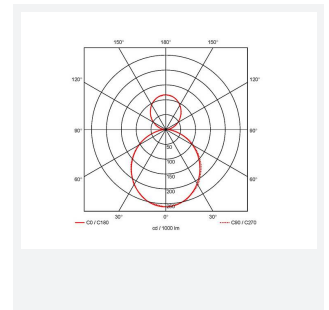

Vasco

| | |
|----------------------|-----------------------|
| Category | Commercial Linear |
| Application | Commercial, Education |
| Specification | Architectural |

Code: AVASLED/LO/B/SM3

- Aluminium bi-directional suspended or surface linear suitable for education, commercial and retail applications
- Supplied bi-directional light output as standard with 30% upward light and 70% downward light ratio (directional only option can be selected if required)
- Selectable CCT between 3000K, 4000K and 6000K output
- Adjustable suspension points c/w suspension kit
- Aluminium extruded construction with integral driver
- Opal diffuser provides optimal light uniformity
- Pre-wired with 1.5 metre cable
- 1-10V dimmable as standard

| GENERAL INFORMATION | |
|----------------------------------|-----------------|
| Wattage | 15W |
| Lumens Delivered | 1600lm (4000K) |
| Lm/W | 105lm/W (4000K) |
| Beam Angle | 110 |
| CRI | 80 |
| CCT | 3000/4000/6500K |
| Input | 220-240V |
| Operating Temp | 0°C - 45°C |
| SDCM | 6 |
| UGR | 20 |
| Product Weight without Packaging | 2.607 kg |

| TECHNICAL INFORMATION | |
|--------------------------------|--------------------------|
| Light Source | LED |
| Colour / Finish | Black |
| IP Rating | IP20 |
| Class Protection | 1 |
| Internal / External | Internal |
| Surface / Recessed / Suspended | Ceiling, Suspended, Wall |
| Lumen Depreciation | L80 70,000h |
| Warranty (Years) | 5 |
| CE Mark | Yes |
| Height | 75 mm |