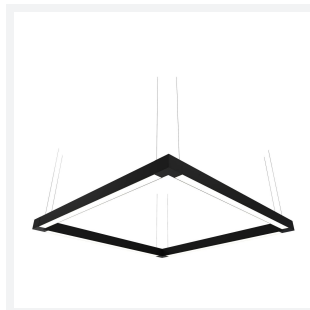

Vasco

| | |
|----------------------|-----------------------|
| Category | Commercial Linear |
| Application | Commercial, Education |
| Specification | Architectural |

Code: AVASLED/LO/B/SM3

- Aluminium bi-directional suspended or surface linear suitable for education, commercial and retail applications
- Supplied bi-directional light output as standard with 30% upward light and 70% downward light ratio (directional only option can be selected if required)
- Selectable CCT between 3000K, 4000K and 6000K output
- Adjustable suspension points c/w suspension kit
- Aluminium extruded construction with integral driver
- Opal diffuser provides optimal light uniformity
- Pre-wired with 1.5 metre cable
- 1-10V dimmable as standard

| GENERAL INFORMATION | |
|----------------------------------|-----------------|
| Wattage | 15W |
| Lumens Delivered | 1600lm (4000K) |
| Lm/W | 105lm/W (4000K) |
| Beam Angle | 110 |
| CRI | 80 |
| CCT | 3000/4000/6500K |
| Input | 220-240V |
| Operating Temp | 0°C - 45°C |
| SDCM | 6 |
| UGR | 20 |
| Product Weight without Packaging | 2.607 kg |