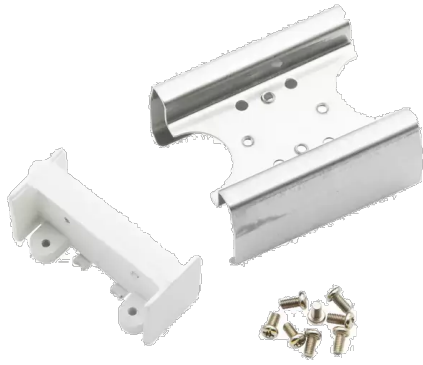

Category	Commercial Linear
Application	Commercial, Education
Specification	Architectural

Vasco

Vasco CCT Continuous Linking Connector
Code: AVASLED/LC