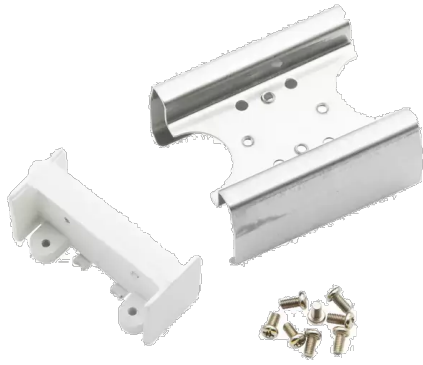

Category	Commercial Linear
Application	Commercial, Education
Specification	Architectural

Vasco

Vasco CCT Continuous Linking Connector
Code: AVASLED/LC

PRODUCT FEATURES

- Compatible with Vasco LED CCT Bi-directional Suspended Linear
- Compatible with Vasco LED CCT Bi-directional Suspended Linear

GENERAL INFORMATION

Product Weight without Packaging 0.045 kg

TECHNICAL INFORMATION

Internal / External Internal
Height 20 mm

Category	Commercial Linear
Application	Commercial, Education
Specification	Architectural

Vasco

Vasco CCT Continuous Linking Connector
Code: AVASLED/LC