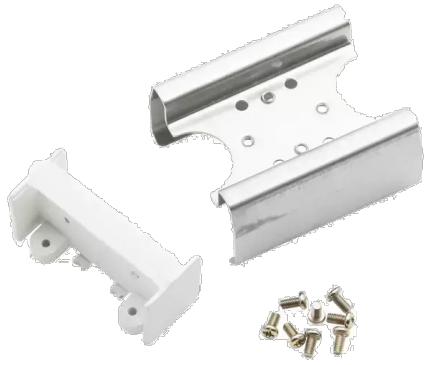

Category	Commercial Linear
Application	Commercial, Education
Specification	Architectural

Vasco

Vasco CCT Continuous Linking Connector
Code: AVASLED/LC

PRODUCT FEATURES

- Compatible with Vasco LED CCT Bi-directional Suspended Linear
- Compatible with Vasco LED CCT Bi-directional Suspended Linear

GENERAL INFORMATION

Product Weight without Packaging	0.045
----------------------------------	-------

TECHNICAL INFORMATION

Internal / External	Internal
Height	20 mm

Category	Commercial Linear
Application	Commercial, Education
Specification	Architectural

Vasco

Vasco CCT Continuous Linking Connector
Code: AVASLED/LC