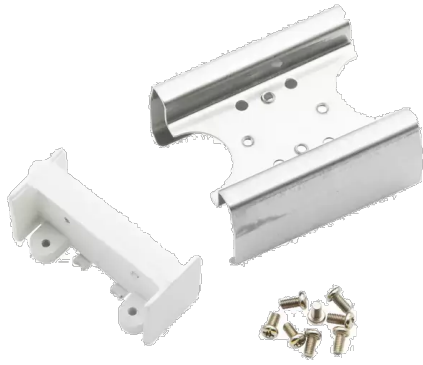

Category	Commercial Linear
Application	Commercial, Education
Specification	Architectural

Vasco

Vasco CCT Continuous Linking Connector
Code: AVASLED/LC

PRODUCT FEATURES

- Compatible with Vasco LED CCT Bi-directional Suspended Linear
- Compatible with Vasco LED CCT Bi-directional Suspended Linear

GENERAL INFORMATION

Product Weight without Packaging	0.045
----------------------------------	-------

TECHNICAL INFORMATION

Internal / External	Internal
Height	20 mm

Category	Commercial Linear
Application	Commercial, Education
Specification	Architectural

Vasco

Vasco CCT Continuous Linking Connector
Code: AVASLED/LC