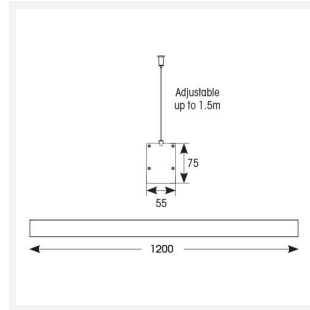

Vasco

Category	Commercial Linear
Application	Commercial, Education
Specification	Architectural

Code: AVASLED/B/SM3

- Aluminium bi-directional suspended or surface linear suitable for education, commercial and retail applications
- Supplied bi-directional light output as standard with 30% upward light and 70% downward light ratio (directional only option can be selected if required)
- Selectable CCT between 3000K, 4000K and 6000K output
- Adjustable suspension points c/w suspension kit
- Aluminium extruded construction with integral driver
- Opal diffuser provides optimal light uniformity
- Pre-wired with 1.5 metre cable
- 1-10V dimmable as standard

GENERAL INFORMATION

Wattage	50W
Lumens Delivered	5300lm (4000K)
Lm/W	105lm/W (4000K)
Beam Angle	110
CRI	80
CCT	3000/4000/6500K
Input	220-240V
Operating Temp	0°C - 45°C
SDCM	6
UGR	24
Product Weight without Packaging	2.89 kg

TECHNICAL INFORMATION

Light Source	LED
Colour / Finish	Black
IP Rating	IP20
Class Protection	1
Internal / External	Internal
Surface / Recessed / Suspended	Ceiling, Suspended, Wall
Lumen Depreciation	L80 70,000h
Warranty (Years)	5
CE Mark	Yes
Height	75 mm