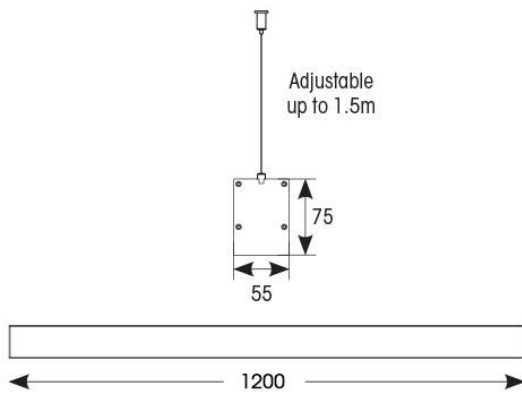

### GENERAL INFORMATION

|   |                 |
|---|-----------------|
| <b>Wattage</b>                          | 50W             |
| <b>Lumens Delivered</b>                 | 5300lm (4000K)  |
| <b>Lm/W</b>                             | 105lm/W (4000K) |
| <b>Beam Angle</b>                       | 110             |
| <b>CRI</b>                              | 80              |
| <b>CCT</b>                              | 3000/4000/6500K |
| <b>Input</b>                            | 220-240V        |
| <b>Operating Temp</b>                   | 0°C - 45°C      |
| <b>SDCM</b>                             | 6               |
| <b>UGR</b>                              | 24              |
| <b>Product Weight without Packaging</b> | 2.89 kg         |

### TECHNICAL INFORMATION

|                                       |                                      |
|---------------------------------------|--------------------------------------|
| <b>Light Source</b>                   | LED                                  |
| <b>Colour / Finish</b>                | Black                                |
| <b>IP Rating</b>                      | IP20                                 |
| <b>Class Protection</b>               | 1                                    |
| <b>Internal / External</b>            | Internal                             |
| <b>Surface / Recessed / Suspended</b> | Ceiling, Suspended, Wall             |
| <b>Lumen Depreciation</b>             | L80 70,000h                          |
| <b>Warranty (Years)</b>               | 5                                    |
| <b>CE Mark</b>                        | Yes                                  |
| <b>Height</b>                         | 75 mm                                |
| <b>Accessories</b>                    | AVASLED/LC, AVASLED/90, AVASLED/90/B |
| <b>Emergency Output Duration</b>      | 3 Hr                                 |