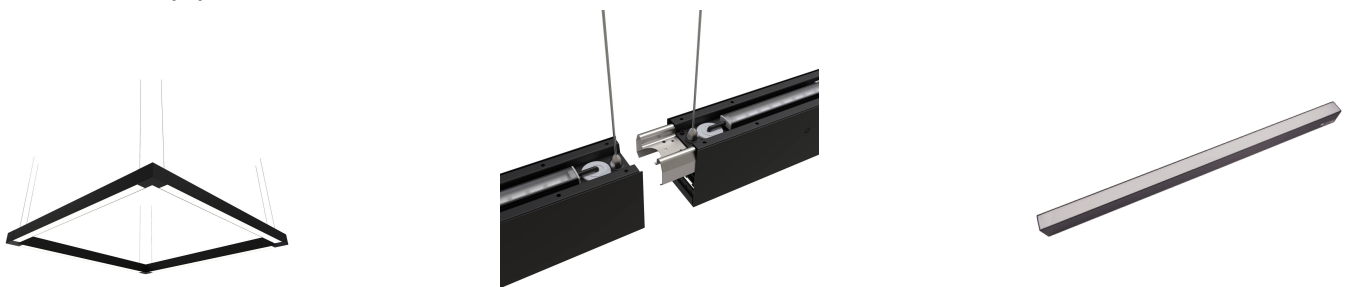

Vasco

Vasco CCT Bi-directional Suspended Linear 1200mm Emergency Black
Code: AVASLED/B/M3

PRODUCT FEATURES

- Aluminium bi-directional suspended or surface linear suitable for education, commercial and retail applications
- Supplied bi-directional light output as standard with 30% upward light and 70% downward light ratio (directional only option can be selected if required)
- Selectable CCT between 3000K,4000K and 6000K output
- Adjustable suspension points c/w suspension kit
- Aluminium extruded construction with integral driver
- Opal diffuser provides optimal light uniformity
- Pre-wired with 1.5 metre cable
- 1-10V dimmable as standard

GENERAL INFORMATION

Wattage	50W
Lumens Delivered	5300lm (4000K)
Lm/W	105lm/W (4000K)
Beam Angle	110
CRI	80
CCT	3000/4000/6500K
Input	220-240V
Operating Temp	0°C - 45°C
SDCM	6
UGR	24
Product Weight without Packaging	2.89 kg

TECHNICAL INFORMATION

Light Source	LED
Colour / Finish	Black
IP Rating	IP20
Class Protection	1
Internal / External	Internal
Surface / Recessed / Suspended	Ceiling, Suspended, Wall
Lumen Depreciation	L80 70,000h
Warranty (Years)	5
CE Mark	Yes
Height	75 mm
Accessories	AVASLED/LC, AVASLED/90, AVASLED/90/B
Emergency Output Duration	3 Hr