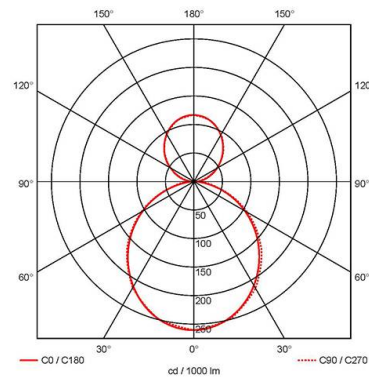

### GENERAL INFORMATION

|   |                 |
|---|-----------------|
| <b>Wattage</b>                          | 50W             |
| <b>Lumens Delivered</b>                 | 5300lm (4000K)  |
| <b>Lm/W</b>                             | 105lm/W (4000K) |
| <b>Beam Angle</b>                       | 110             |
| <b>CRI</b>                              | 80              |
| <b>CCT</b>                              | 3000/4000/6500K |
| <b>Input</b>                            | 220-240V        |
| <b>Operating Temp</b>                   | 0°C - 45°C      |
| <b>SDCM</b>                             | 6               |
| <b>UGR</b>                              | 24              |
| <b>Product Weight without Packaging</b> | 2.89 kg         |

### TECHNICAL INFORMATION

|                                       |                                      |
|---------------------------------------|--------------------------------------|
| <b>Light Source</b>                   | LED                                  |
| <b>Colour / Finish</b>                | Black                                |
| <b>IP Rating</b>                      | IP20                                 |
| <b>Class Protection</b>               | 1                                    |
| <b>Internal / External</b>            | Internal                             |
| <b>Surface / Recessed / Suspended</b> | Ceiling, Suspended, Wall             |
| <b>Lumen Depreciation</b>             | L80 70,000h                          |
| <b>Warranty (Years)</b>               | 5                                    |
| <b>CE Mark</b>                        | Yes                                  |
| <b>Height</b>                         | 75 mm                                |
| <b>Accessories</b>                    | AVASLED/LC, AVASLED/90, AVASLED/90/B |
| <b>Emergency Output Duration</b>      | 3 Hr                                 |