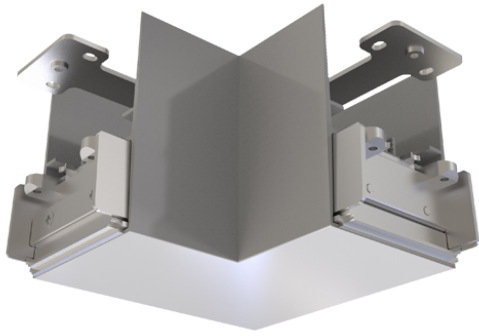

Category	Commercial Linear
Application	Commercial, Education
Specification	Architectural

Vasco

Vasco CCT 90° Corner Connector Aluminium
Code: AVASLED/90

PRODUCT FEATURES

- Compatible with Vasco LED CCT Bi-directional Suspended Linear
- Aluminium
- Compatible with Vasco LED CCT Bi-directional Suspended Linear

GENERAL INFORMATION

Product Weight without Packaging	0.244
---	-------

TECHNICAL INFORMATION

Colour / Finish	Aluminium
IP Rating	IP20
Internal / External	Internal
Height	75 mm

Category	Commercial Linear
Application	Commercial, Education
Specification	Architectural

Vasco

Vasco CCT 90° Corner Connector Aluminium
Code: AVASLED/90