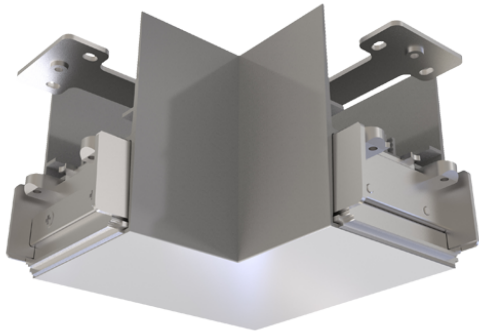

Category	Commercial Linear
Application	Commercial, Education
Specification	Architectural

Vasco

Vasco CCT 90° Corner Connector Aluminium
Code: AVASLED/90