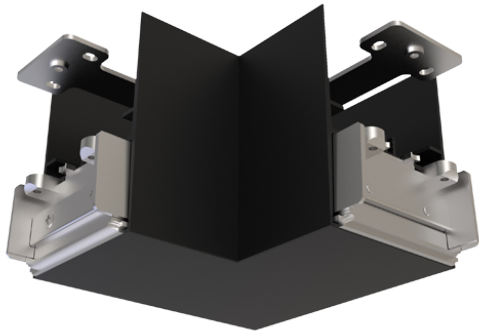

Category	Commercial Linear
Application	Commercial, Education
Specification	Architectural

Vasco

Vasco CCT 90° Corner Connector Black
Code: AVASLED/90/B