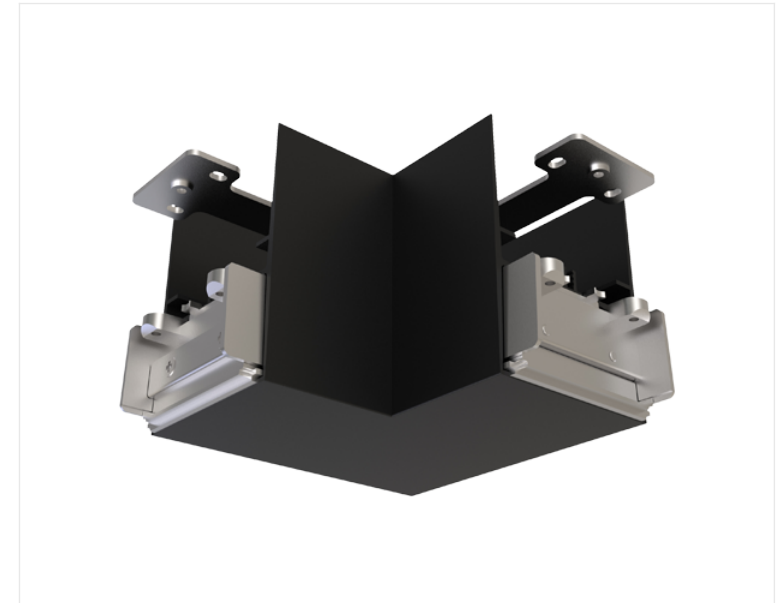

# Vasco

IP20

Part of the Commercial Linear product category

**Model** Vasco CCT 90° Corner Connector Black  
**Code** AVASLED/90/B  
**Application** Commercial, Education

### MATERIAL INFORMATION

Product Weight without	0.244 kg
Packaging	
Colour / Finish	Black
Height	75 mm

### PRODUCT FEATURES

- Compatible with Vasco LED CCT Bi-directional Suspended Linear
- Compatible with Vasco LED CCT Bi-directional Suspended Linear
- Black

# Vasco

IP20

Part of the Commercial Linear product category

<b>Model</b>	Vasco CCT 90° Corner Connector Black
<b>Code</b>	AVASLED/90/B
<b>Application</b>	Commercial, Education