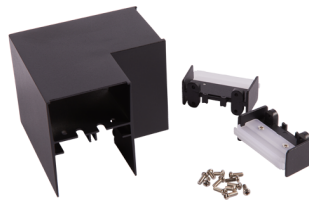

# Vasco

Vasco CCT 90° Corner Connector Black  
**Code:** AVASLED/90/B

## PRODUCT FEATURES

- Compatible with Vasco LED CCT Bi-directional Suspended Linear
- Black
- Compatible with Vasco LED CCT Bi-directional Suspended Linear

# Vasco

Vasco CCT 90° Corner Connector Black  
Code: AVASLED/90/B