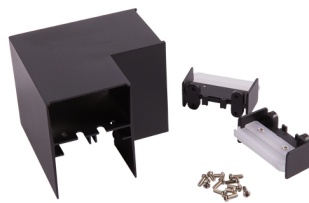

# Vasco

Vasco CCT 90° Corner Connector Black  
**Code:** AVASLED/90/B

## PRODUCT FEATURES

- Compatible with Vasco LED CCT Bi-directional Suspended Linear
- Black
- Compatible with Vasco LED CCT Bi-directional Suspended Linear