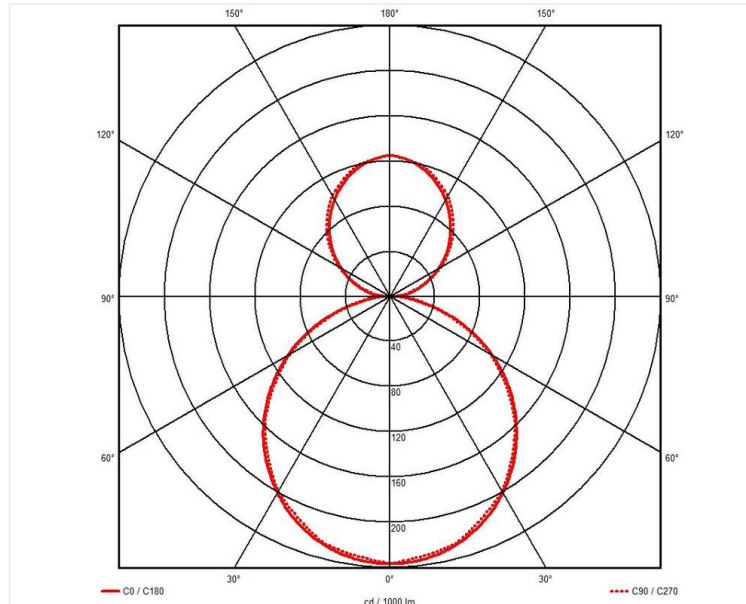

Vasco

Part of the Commercial Linear product category

Model Vasco EVO CCT Multi Wattage 1500mm Self-Test Emergency Black

Code AVAS5/1/B/SM3

Application Commercial, Education, Healthcare, Hospitality, Retail

PIR Option
Available as an end cap for standalone fittings enabling flexible

Linkable
Using Linkable Connector Accessory AVAS5/LC