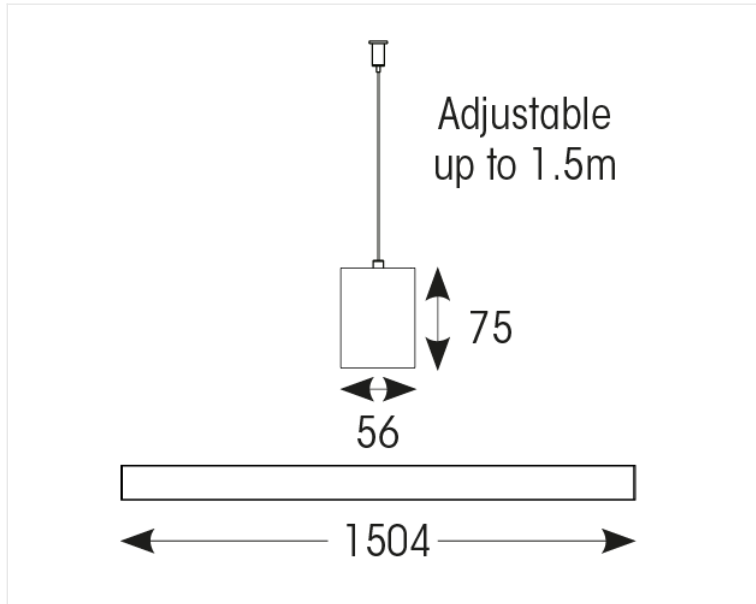

Vasco

Part of the Commercial Linear product category

Model Vasco EVO CCT Multi Wattage 1500mm Self-Test Emergency Black

Code AVAS5/1/B/SM3

Application Commercial, Education, Healthcare, Hospitality, Retail

PIR Option
Available as an end cap for standalone fittings enabling flexible

Linkable
Using Linkable Connector Accessory AVAS5/LC