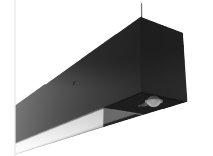

PIR Option
Available as an end cap for standalone fittings enabling flexible