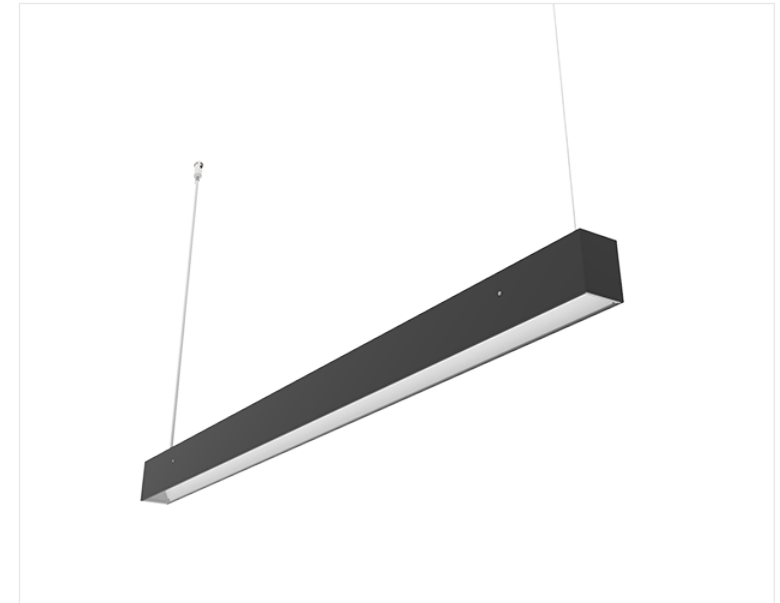

MATERIAL INFORMATION

Main Material	Aluminium
Diffuser Material	Polycarbonate
Product Weight without Packaging	3.52 kg
Colour / Finish	Black
Height	75 mm

TECHNICAL INFORMATION

Class Protection	1
Light Source	LED
SDCM (Initial Macadam)	3
CRI	80
Internal / External	Internal
Surface / Recessed / Suspended	Surface, Suspended
Power Factor	0.9
L70 @ 25°C	L70 54,000h

PRODUCT FEATURES

- Aluminium bi-directional suspended or surface linear suitable for education, commercial and retail applications
- Bi-directional light output as standard with 30% upward light and 70% downward light ratio (downward only option can be selected if required, please note light output changes in downward only mode)
- High efficiency upto 150lm/W (only when fitted with UGR diffuser - AVAS*/1/UGR)
- Opal diffuser (provided as standard) provides optimal light uniformity
- CCT selectable between 3000K and 4000K and power selectable; offering a choice of 2 outputs, in one luminaire

ACCESSORIES

AVAS/1/1200/B	Vasco EVO Infill 1200mm Black
AVAS5/1/UGR	Vasco EVO UGR19 Reflector 1500mm
AVASLED/B/SK	Vasco CCT Suspension Kit Black
AVASLED/90/B	Vasco CCT 90° Corner Connector Black
AVAS/WM/1	Vasco Wall Mounting Kit
AVAS/P3/2/B	Vasco Three Circuit Track Adaptor Black