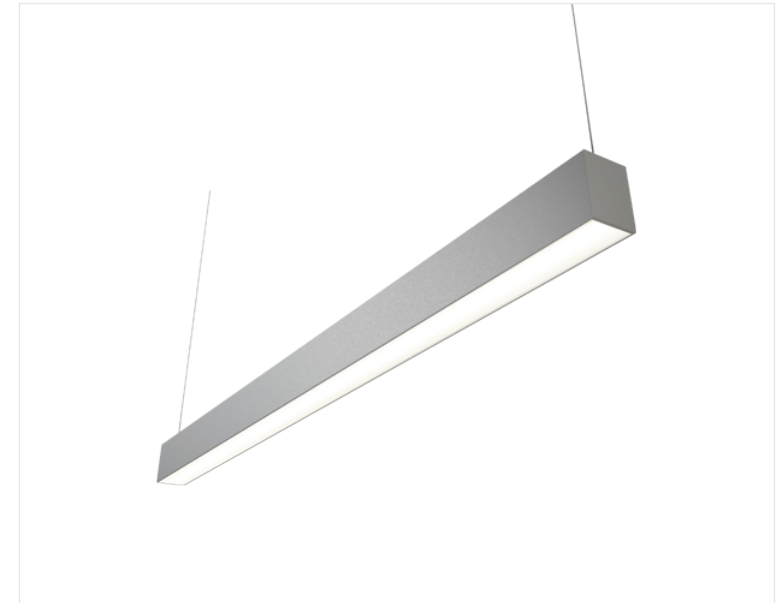

MATERIAL INFORMATION

Main Material	Aluminium
Diffuser Material	Polycarbonate
Product Weight without Packaging	2.74 kg
Colour / Finish	Silver
Height	75 mm

TECHNICAL INFORMATION

Class Protection	1
Light Source	LED
SDCM (Initial Macadam)	3
CRI	80
Internal / External	Internal
Surface / Recessed / Suspended	Surface, Suspended
Power Factor	0.9
L70 @ 25°C	L70 54,000h

PRODUCT FEATURES

- Aluminium bi-directional suspended or surface linear suitable for education, commercial and retail applications
- Bi-directional light output as standard with 30% upward light and 70% downward light ratio (downward only option can be selected if required, please note light output changes in downward only mode)
- High efficiency upto 150lm/W (only when fitted with UGR diffuser - AVAS*/1/UGR)
- Opal diffuser (provided as standard) provides optimal light uniformity
- CCT selectable between 3000K and 4000K and power selectable; offering a choice of 2 outputs, in one luminaire

ACCESSORIES

AVAS/1/1200/S	Vasco EVO Infill 1200mm Silver
AVAS4/1/UGR	Vasco EVO UGR19 Reflector 1200mm
AVASLED/SK	Vasco CCT Suspension Kit Aluminium
AVASLED/90	Vasco CCT 90° Corner Connector Aluminium
AVAS/WM/1	Vasco Wall Mounting Kit
AVAS/P3/2/W	Vasco Three Circuit Track Adaptor White