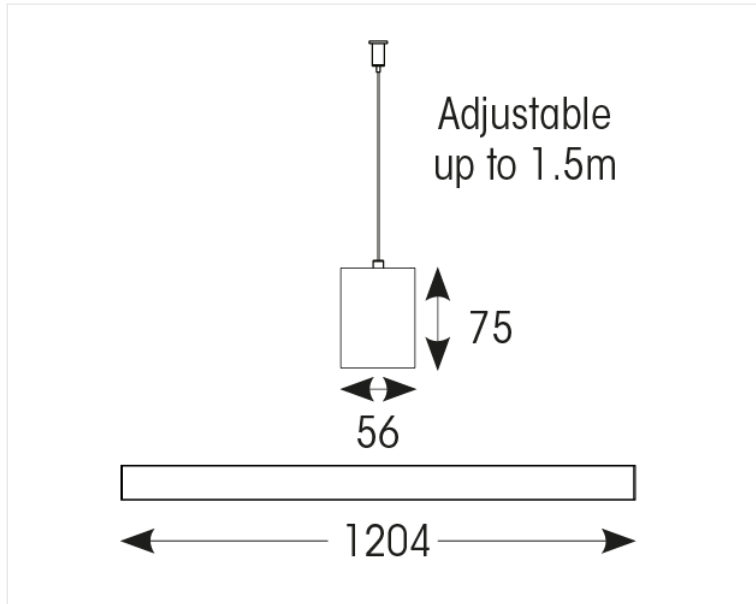

### MATERIAL INFORMATION

<b>Main Material</b>	Aluminium
<b>Diffuser Material</b>	Polycarbonate
<b>Product Weight without Packaging</b>	2.74 kg
<b>Colour / Finish</b>	Silver
<b>Height</b>	75 mm

### PRODUCT FEATURES

- Aluminium bi-directional suspended or surface linear suitable for education, commercial and retail applications
- Bi-directional light output as standard with 30% upward light and 70% downward light ratio (downward only option can be selected if required, please note light output changes in downward only mode)
- High efficiency upto 150lm/W (only when fitted with UGR diffuser - AVAS\*/1/UGR)
- Opal diffuser (provided as standard) provides optimal light uniformity
- CCT selectable between 3000K and 4000K and power selectable; offering a choice of 2 outputs, in one luminaire

# Vasco

Part of the Commercial Linear product category

**Model** Vasco EVO CCT Multi Wattage 1200mm Silver

**Code** AVAS4/1/S

**Application** Commercial, Education, Healthcare, Hospitality, Retail

**Varied Mounting Options**  
Flexible installation with surface, suspension, track and wall mounting options available