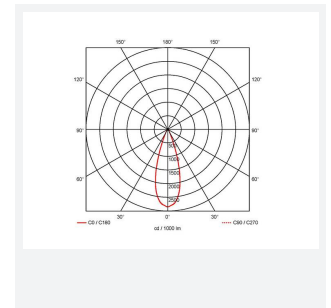

PRODUCT FEATURES

- UGR<19 performance downlight suitable for commercial and education applications
- UGR<19 (unified glare rating) compliant luminaire assisting to eliminate glare for visual comfort
- Anti-Ligature kit available for installation in secure environments such as healthcare and educational facilities
- Deep cut-off angle for glare control and comfort
- Downlight design allows installation into existing hole cut-outs from 68mm, 100mm, 150mm and 200mm
- Powered by Tridonic

GENERAL INFORMATION	
Wattage	36W
Lumens Delivered	3800lm
Lm/W	106lm/W
Beam Angle	40
CRI	80
CCT	3000K
Input	220/240V
Operating Temp	-20°C - 40°C
SDCM	6
UGR	14
Cut-Out Size	200mm
Product Weight without Packaging	0.538 kg

TECHNICAL INFORMATION	
Light Source	LED
Colour / Finish	White
IP Rating	IP20
Class Protection	2
Internal / External	Internal
Surface / Recessed / Suspended	Recessed
Lumen Depreciation	L80 72,000h
Warranty (Years)	5
CE Mark	Yes
Diameter	230 mm
Height	128 mm