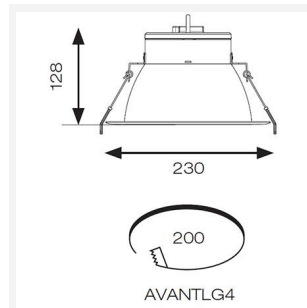

PRODUCT FEATURES

- UGR<19 performance downlight suitable for commercial and education applications
- UGR<19 (unified glare rating) compliant luminaire assisting to eliminate glare for visual comfort
- Anti-Ligature kit available for installation in secure environments such as healthcare and educational facilities
- Deep cut-off angle for glare control and comfort
- Downlight design allows installation into existing hole cut-outs from 68mm, 100mm, 150mm and 200mm
- Powered by Tridonic

GENERAL INFORMATION	
Wattage	36W
Lumens Delivered	3800lm
Lm/W	106lm/W
Beam Angle	40
CRI	80
CCT	3000K
Input	220/240V
Operating Temp	-20°C - 40°C
SDCM	6
UGR	14
Cut-Out Size	200mm
Product Weight without Packaging	0.538 kg

TECHNICAL INFORMATION	
Light Source	LED
Colour / Finish	White
IP Rating	IP20
Class Protection	2
Internal / External	Internal
Surface / Recessed / Suspended	Recessed
Lumen Depreciation	L80 72,000h
Warranty (Years)	5
CE Mark	Yes
Diameter	230 mm
Height	128 mm