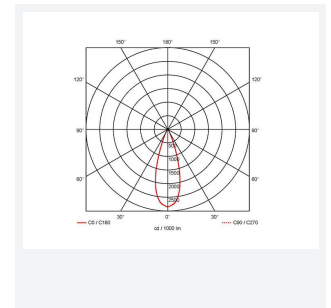

PRODUCT FEATURES

- UGR<19 performance downlight suitable for commercial and education applications
- UGR<19 (unified glare rating) compliant luminaire assisting to eliminate glare for visual comfort
- Anti-Ligature kit available for installation in secure environments such as healthcare and educational facilities
- Deep cut-off angle for glare control and comfort
- Downlight design allows installation into existing hole cut-outs from 68mm, 100mm, 150mm and 200mm
- Powered by Tridonic

GENERAL INFORMATION	
Wattage	36W
Lumens Delivered	3800lm
Lm/W	106lm/W
Beam Angle	40
CRI	80
CCT	3000K
Input	220-240V
Operating Temp	-20°C - 40°C
SDCM	6
UGR	14
Cut-Out Size	200mm
Product Weight without Packaging	0.538 kg

TECHNICAL INFORMATION	
Light Source	LED
Colour / Finish	White
IP Rating	IP20
Class Protection	2
Internal / External	Internal
Surface / Recessed / Suspended	Recessed
Lumen Depreciation	L80 72,000h
Warranty (Years)	5
CE Mark	Yes
Diameter	230 mm
Height	128 mm