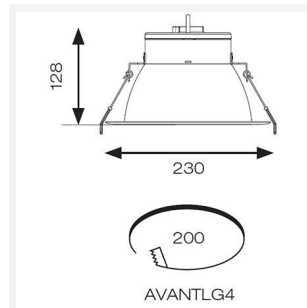

PRODUCT FEATURES

- UGR<19 performance downlight suitable for commercial and education applications
- UGR<19 (unified glare rating) compliant luminaire assisting to eliminate glare for visual comfort
- Anti-Ligature kit available for installation in secure environments such as healthcare and educational facilities
- Deep cut-off angle for glare control and comfort
- Downlight design allows installation into existing hole cut-outs from 68mm, 100mm, 150mm and 200mm
- Powered by Tridonic

GENERAL INFORMATION	
Wattage	36W
Lumens Delivered	3800lm
Lm/W	106lm/W
Beam Angle	40
CRI	80
CCT	3000K
Input	220-240V
Operating Temp	-20°C - 40°C
SDCM	6
UGR	14
Cut-Out Size	200mm
Product Weight without Packaging	0.538 kg

TECHNICAL INFORMATION	
Light Source	LED
Colour / Finish	White
IP Rating	IP20
Class Protection	2
Internal / External	Internal
Surface / Recessed / Suspended	Recessed
Lumen Depreciation	L80 72,000h
Warranty (Years)	5
CE Mark	Yes
Diameter	230 mm
Height	128 mm