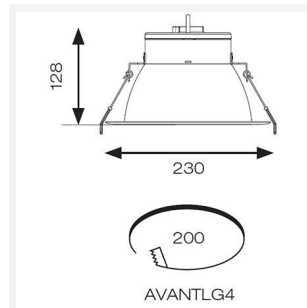

PRODUCT FEATURES

- UGR<19 performance downlight suitable for commercial and education applications
- UGR<19 (unified glare rating) compliant luminaire assisting to eliminate glare for visual comfort
- Anti-Ligature kit available for installation in secure environments such as healthcare and educational facilities
- Deep cut-off angle for glare control and comfort
- Downlight design allows installation into existing hole cut-outs from 68mm, 100mm, 150mm and 200mm
- Powered by Tridonic

GENERAL INFORMATION	
Wattage	36W
Lumens Delivered	3800lm
Lm/W	106lm/W
Beam Angle	40
CRI	90
CCT	3000K
Input	220/240V
Operating Temp	0°C - 40°C
SDCM	6
UGR	14
Cut-Out Size	200mm

TECHNICAL INFORMATION	
Light Source	LED
Colour / Finish	White
IP Rating	IP20
Class Protection	2
Internal / External	Internal
Surface / Recessed / Suspended	Recessed
Lumen Depreciation	L80 70,000h
Warranty (Years)	5
CE Mark	Yes
Diameter	230 mm
Height	128 mm