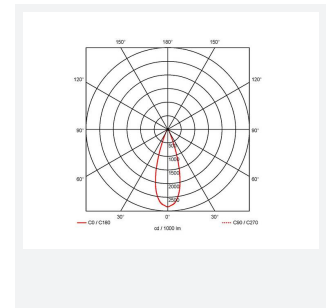

Vantage UGR<19

Vantage UGR<19 4 Warm White Downlight Self-Code: AVANTLG4/WW/SM3

Category	Downlights
Application	Ancillary, Commercial, Education, Healthcare, Hospitality, Retail
Specification	Performance

GENERAL INFORMATION	
Wattage	36W
Lumens Delivered	3800lm
Lm/W	106lm/W
Beam Angle	40
CRI	90
CCT	3000K
Input	220/240V
Operating Temp	0°C - 40°C
SDCM	6
UGR	14
Cut-Out Size	200mm

TECHNICAL INFORMATION	
Light Source	LED
Colour / Finish	White
IP Rating	IP20
Class Protection	2
Internal / External	Internal
Surface / Recessed / Suspended	Recessed
Lumen Depreciation	L80 70,000h
Warranty (Years)	5
CE Mark	Yes
Diameter	230 mm
Height	128 mm