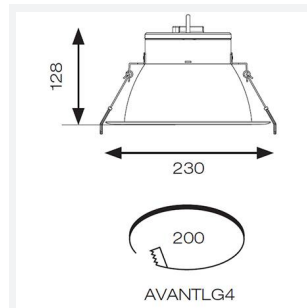

PRODUCT FEATURES

- UGR<19 performance downlight suitable for commercial and education applications
- UGR<19 (unified glare rating) compliant luminaire assisting to eliminate glare for visual comfort
- Anti-Ligature kit available for installation in secure environments such as healthcare and educational facilities
- Deep cut-off angle for glare control and comfort
- Downlight design allows installation into existing hole cut-outs from 68mm, 100mm, 150mm and 200mm
- Powered by Tridonic

GENERAL INFORMATION	
Wattage	36W
Lumens Delivered	3800lm
Lm/W	106lm/W
Beam Angle	40
CRI	90
CCT	3000K
Input	220-240V
Operating Temp	0°C - 40°C
SDCM	6
UGR	14
Cut-Out Size	200mm

TECHNICAL INFORMATION	
Light Source	LED
Colour / Finish	White
IP Rating	IP20
Class Protection	2
Internal / External	Internal
Surface / Recessed / Suspended	Recessed
Lumen Depreciation	L80 70,000h
Warranty (Years)	5
CE Mark	Yes
Diameter	230 mm
Height	128 mm