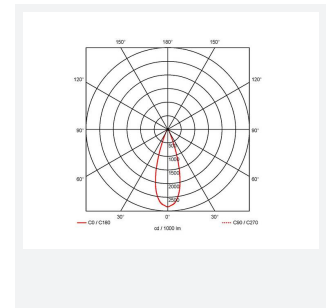

Vantage UGR<19

Vantage UGR<19 4 Warm White Downlight Self-Code: AVANTLG4/WW/SM3

Category	Downlights
Application	Ancillary, Commercial, Education, Healthcare, Hospitality, Retail
Specification	Performance

GENERAL INFORMATION	
Wattage	36W
Lumens Delivered	3800lm
Lm/W	106lm/W
Beam Angle	40
CRI	90
CCT	3000K
Input	220-240V
Operating Temp	0°C - 40°C
SDCM	6
UGR	14
Cut-Out Size	200mm

TECHNICAL INFORMATION	
Light Source	LED
Colour / Finish	White
IP Rating	IP20
Class Protection	2
Internal / External	Internal
Surface / Recessed / Suspended	Recessed
Lumen Depreciation	L80 70,000h
Warranty (Years)	5
CE Mark	Yes
Diameter	230 mm
Height	128 mm