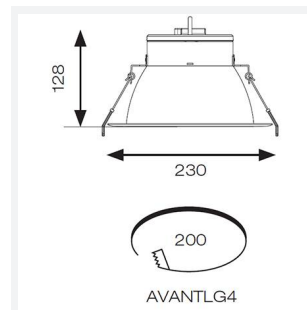

PRODUCT FEATURES

- UGR<19 performance downlight suitable for commercial and education applications
- UGR<19 (unified glare rating) compliant luminaire assisting to eliminate glare for visual comfort
- Anti-Ligature kit available for installation in secure environments such as healthcare and educational facilities
- Deep cut-off angle for glare control and comfort
- Downlight design allows installation into existing hole cut-outs from 68mm, 100mm, 150mm and 200mm
- Powered by Tridonic

GENERAL INFORMATION	
Wattage	36W
Lumens Delivered	3800lm
Lm/W	106lm/W
Beam Angle	40
CRI	90
CCT	3000K
Input	220-240V
Operating Temp	0°C - 40°C
SDCM	6
UGR	14
Cut-Out Size	200mm
Product Weight without Packaging	0.538 kg

TECHNICAL INFORMATION	
Light Source	LED
Colour / Finish	White
IP Rating	IP20
Class Protection	2
Internal / External	Internal
Surface / Recessed / Suspended	Recessed
Lumen Depreciation	L80 72,000h
Warranty (Years)	5
CE Mark	Yes
Diameter	230 mm
Height	128 mm