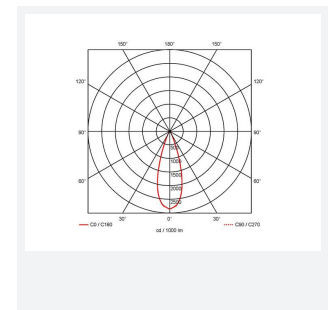

PRODUCT FEATURES

- UGR<19 performance downlight suitable for commercial and education applications
- UGR<19 (unified glare rating) compliant luminaire assisting to eliminate glare for visual comfort
- Anti-Ligature kit available for installation in secure environments such as healthcare and educational facilities
- Deep cut-off angle for glare control and comfort
- Downlight design allows installation into existing hole cut-outs from 68mm, 100mm, 150mm and 200mm
- Powered by Tridonic

GENERAL INFORMATION	
Wattage	36W
Lumens Delivered	3800lm
Lm/W	106lm/W
Beam Angle	40
CRI	90
CCT	3000K
Input	220-240V
Operating Temp	0°C - 40°C
SDCM	6
UGR	14
Cut-Out Size	200mm
Product Weight without Packaging	0.538 kg

TECHNICAL INFORMATION	
Light Source	LED
Colour / Finish	White
IP Rating	IP20
Class Protection	2
Internal / External	Internal
Surface / Recessed / Suspended	Recessed
Lumen Depreciation	L80 72,000h
Warranty (Years)	5
CE Mark	Yes
Diameter	230 mm
Height	128 mm