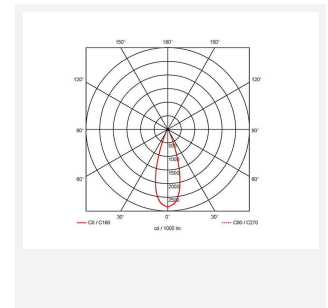

# Vantage UGR<19

Vantage UGR<19 4 Warm White Downlight 1-10V  
Code: AVANTLG4/WW/DD4

Category	Downlights
Application	Ancillary, Commercial, Education, Healthcare, Hospitality, Retail
Specification	Performance

GENERAL INFORMATION	
Wattage	36W
Lumens Delivered	3800lm
Lm/W	106lm/W
Beam Angle	40
CRI	90
CCT	3000K
Input	220/240V
Operating Temp	-20°C - 40°C
SDCM	6
UGR	14
Cut-Out Size	200mm

TECHNICAL INFORMATION	
Light Source	LED
Colour / Finish	White
IP Rating	IP20
Class Protection	2
Internal / External	Internal
Surface / Recessed / Suspended	Recessed
Lumen Depreciation	L80 72,000h
Warranty (Years)	5
CE Mark	Yes
Diameter	230 mm
Height	128 mm