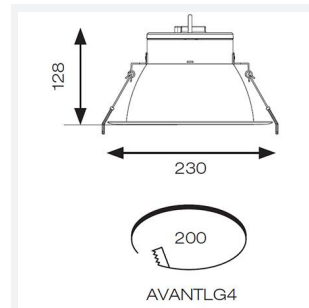

PRODUCT FEATURES

- UGR<19 performance downlight suitable for commercial and education applications
- UGR<19 (unified glare rating) compliant luminaire assisting to eliminate glare for visual comfort
- Anti-Ligature kit available for installation in secure environments such as healthcare and educational facilities
- Deep cut-off angle for glare control and comfort
- Downlight design allows installation into existing hole cut-outs from 68mm, 100mm, 150mm and 200mm
- Powered by Tridonic

GENERAL INFORMATION	
Wattage	36W
Lumens Delivered	3800lm
Lm/W	106lm/W
Beam Angle	40
CRI	90
CCT	3000K
Input	220/240V
Operating Temp	-20°C - 40°C
SDCM	6
UGR	14
Cut-Out Size	200mm

TECHNICAL INFORMATION	
Light Source	LED
Colour / Finish	White
IP Rating	IP20
Class Protection	2
Internal / External	Internal
Surface / Recessed / Suspended	Recessed
Lumen Depreciation	L80 72,000h
Warranty (Years)	5
CE Mark	Yes
Diameter	230 mm
Height	128 mm