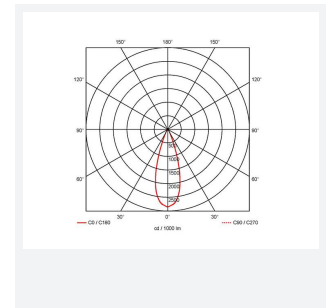

# Vantage UGR<19

<b>Category</b>	Downlights
<b>Application</b>	Ancillary, Commercial, Education, Healthcare, Hospitality, Retail
<b>Specification</b>	Performance

**Code:** AVANTLG4/WW/DD4/DM3

- UGR<19 performance downlight suitable for commercial and education applications
- UGR<19 (unified glare rating) compliant luminaire assisting to eliminate glare for visual comfort
- Anti-Ligature kit available for installation in secure environments such as healthcare and educational facilities
- Deep cut-off angle for glare control and comfort
- Downlight design allows installation into existing hole cut-outs from 68mm, 100mm, 150mm and 200mm
- Powered by Tridonic

GENERAL INFORMATION	
Wattage	36W
Lumens Delivered	3800lm
Lm/W	106lm/W
Beam Angle	40
CRI	90
CCT	3000K
Input	220-240V
Operating Temp	0°C - 40°C
SDCM	6
UGR	14
Cut-Out Size	200mm

TECHNICAL INFORMATION	
Light Source	LED
Colour / Finish	White
IP Rating	IP20
Class Protection	2
Internal / External	Internal
Surface / Recessed / Suspended	Recessed
Lumen Depreciation	L80 72,000h
Warranty (Years)	5
CE Mark	Yes
Diameter	230 mm
Height	128 mm