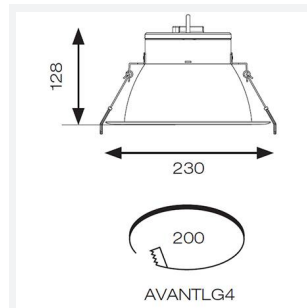

Vantage UGR<19

Category	Downlights
Application	Ancillary, Commercial, Education, Healthcare, Hospitality, Retail
Specification	Performance

Code: AVANTLG4/WW/DD3/SM3