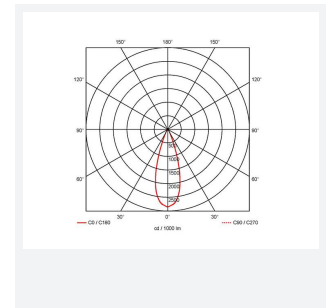

Vantage UGR<19

Category	Downlights
Application	Ancillary, Commercial, Education, Healthcare, Hospitality, Retail
Specification	Performance

Code: AVANTLG4/WW/DD3/SM3

- UGR<19 performance downlight suitable for commercial and education applications
- UGR<19 (unified glare rating) compliant luminaire assisting to eliminate glare for visual comfort
- Anti-Ligature kit available for installation in secure environments such as healthcare and educational facilities
- Deep cut-off angle for glare control and comfort
- Downlight design allows installation into existing hole cut-outs from 68mm, 100mm, 150mm and 200mm
- Powered by Tridonic

GENERAL INFORMATION

Wattage	36W
Lumens Delivered	3800lm
Lm/W	106lm/W
Beam Angle	40
CRI	90
CCT	3000K
Input	220-240V
Operating Temp	0°C - 40°C
SDCM	6
UGR	14
Cut-Out Size	200mm

TECHNICAL INFORMATION

Light Source	LED
Colour / Finish	White
IP Rating	IP20
Class Protection	2
Internal / External	Internal
Surface / Recessed / Suspended	Recessed
Lumen Depreciation	L80 72,000h
Warranty (Years)	5
CE Mark	Yes
Diameter	230 mm
Height	128 mm