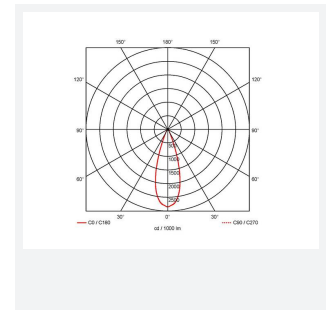

PRODUCT FEATURES

- UGR<19 performance downlight suitable for commercial and education applications
- UGR<19 (unified glare rating) compliant luminaire assisting to eliminate glare for visual comfort
- Anti-Ligature kit available for installation in secure environments such as healthcare and educational facilities
- Deep cut-off angle for glare control and comfort
- Downlight design allows installation into existing hole cut-outs from 68mm, 100mm, 150mm and 200mm
- Powered by Tridonic

GENERAL INFORMATION	
Wattage	36W
Lumens Delivered	3800lm
Lm/W	106lm/W
Beam Angle	40
CRI	90
CCT	3000K
Input	220/240V
Operating Temp	-20°C - 40°C
SDCM	6
UGR	14
Cut-Out Size	200mm
Product Weight without Packaging	0.538 kg

TECHNICAL INFORMATION	
Light Source	LED
Colour / Finish	White
IP Rating	IP20
Class Protection	2
Internal / External	Internal
Surface / Recessed / Suspended	Recessed
Lumen Depreciation	L80 72,000h
Warranty (Years)	5
CE Mark	Yes
Diameter	230 mm
Height	128 mm