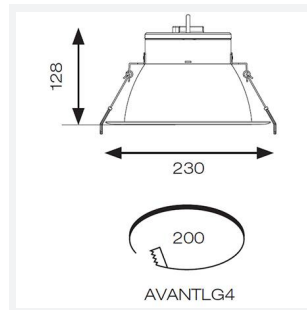

PRODUCT FEATURES

- UGR<19 performance downlight suitable for commercial and education applications
- UGR<19 (unified glare rating) compliant luminaire assisting to eliminate glare for visual comfort
- Anti-Ligature kit available for installation in secure environments such as healthcare and educational facilities
- Deep cut-off angle for glare control and comfort
- Downlight design allows installation into existing hole cut-outs from 68mm, 100mm, 150mm and 200mm
- Powered by Tridonic

GENERAL INFORMATION	
Wattage	36W
Lumens Delivered	3800lm
Lm/W	106lm/W
Beam Angle	40
CRI	90
CCT	3000K
Input	220/240V
Operating Temp	-20°C - 40°C
SDCM	6
UGR	14
Cut-Out Size	200mm
Product Weight without Packaging	0.538 kg

TECHNICAL INFORMATION	
Light Source	LED
Colour / Finish	White
IP Rating	IP20
Class Protection	2
Internal / External	Internal
Surface / Recessed / Suspended	Recessed
Lumen Depreciation	L80 72,000h
Warranty (Years)	5
CE Mark	Yes
Diameter	230 mm
Height	128 mm