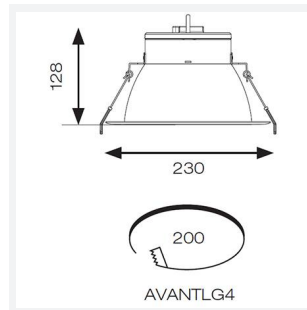

PRODUCT FEATURES

- UGR<19 performance downlight suitable for commercial and education applications
- UGR<19 (unified glare rating) compliant luminaire assisting to eliminate glare for visual comfort
- Anti-Ligature kit available for installation in secure environments such as healthcare and educational facilities
- Deep cut-off angle for glare control and comfort
- Downlight design allows installation into existing hole cut-outs from 68mm, 100mm, 150mm and 200mm
- Powered by Tridonic

GENERAL INFORMATION	
Wattage	36W
Lumens Delivered	3800lm
Lm/W	106lm/W
Beam Angle	40
CRI	90
CCT	3000K
Input	220-240V
Operating Temp	-20°C - 40°C
SDCM	6
UGR	14
Cut-Out Size	200mm
Product Weight without Packaging	0.538 kg

TECHNICAL INFORMATION	
Light Source	LED
Colour / Finish	White
IP Rating	IP20
Class Protection	2
Internal / External	Internal
Surface / Recessed / Suspended	Recessed
Lumen Depreciation	L80 72,000h
Warranty (Years)	5
CE Mark	Yes
Diameter	230 mm
Height	128 mm