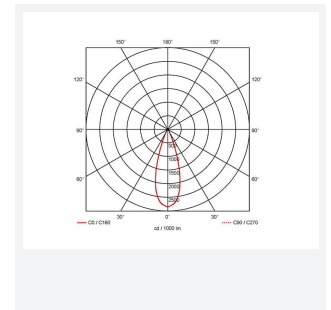

Vantage UGR<19

Vantage UGR<19 4 Warm White Downlight Switch
Code: AVANTLG4/WW/DD1

| | |
|---------------|---|
| Category | Downlights |
| Application | Ancillary, Commercial, Education, Healthcare, Hospitality, Retail |
| Specification | Performance |

| GENERAL INFORMATION | |
|----------------------------------|--------------|
| Wattage | 36W |
| Lumens Delivered | 3800lm |
| Lm/W | 106lm/W |
| Beam Angle | 40 |
| CRI | 90 |
| CCT | 3000K |
| Input | 220-240V |
| Operating Temp | -20°C - 40°C |
| SDCM | 6 |
| UGR | 14 |
| Cut-Out Size | 200mm |
| Product Weight without Packaging | 0.538 kg |

| TECHNICAL INFORMATION | |
|--------------------------------|-------------|
| Light Source | LED |
| Colour / Finish | White |
| IP Rating | IP20 |
| Class Protection | 2 |
| Internal / External | Internal |
| Surface / Recessed / Suspended | Recessed |
| Lumen Depreciation | L80 72,000h |
| Warranty (Years) | 5 |
| CE Mark | Yes |
| Diameter | 230 mm |
| Height | 128 mm |