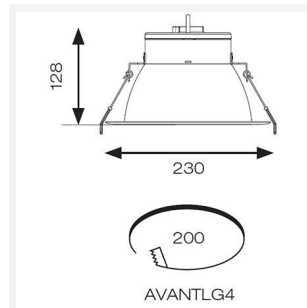

PRODUCT FEATURES

- UGR<19 performance downlight suitable for commercial and education applications
- UGR<19 (unified glare rating) compliant luminaire assisting to eliminate glare for visual comfort
- Anti-Ligature kit available for installation in secure environments such as healthcare and educational facilities
- Deep cut-off angle for glare control and comfort
- Downlight design allows installation into existing hole cut-outs from 68mm, 100mm, 150mm and 200mm
- Powered by Tridonic

GENERAL INFORMATION	
Wattage	36W
Lumens Delivered	3800lm
Lm/W	106lm/W
Beam Angle	40
CRI	90
CCT	3000K
Input	220/240V
Operating Temp	0°C - 40°C
SDCM	6
UGR	14
Cut-Out Size	200mm

TECHNICAL INFORMATION	
Light Source	LED
Colour / Finish	White
IP Rating	IP20
Class Protection	2
Internal / External	Internal
Surface / Recessed / Suspended	Recessed
Lumen Depreciation	L80 72,000h
Warranty (Years)	5
CE Mark	Yes
Diameter	230 mm
Height	128 mm