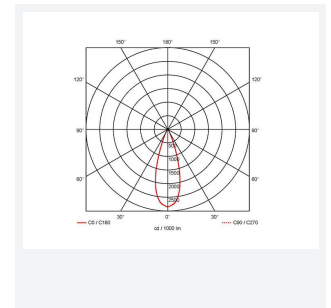

Vantage UGR<19

Vantage UGR<19 4 Warm White Downlight Switch
Code: AVANTLG4/WW/DD1/SM3

Category	Downlights
Application	Ancillary, Commercial, Education, Healthcare, Hospitality, Retail
Specification	Performance

GENERAL INFORMATION	
Wattage	36W
Lumens Delivered	3800lm
Lm/W	106lm/W
Beam Angle	40
CRI	90
CCT	3000K
Input	220/240V
Operating Temp	0°C - 40°C
SDCM	6
UGR	14
Cut-Out Size	200mm

TECHNICAL INFORMATION	
Light Source	LED
Colour / Finish	White
IP Rating	IP20
Class Protection	2
Internal / External	Internal
Surface / Recessed / Suspended	Recessed
Lumen Depreciation	L80 72,000h
Warranty (Years)	5
CE Mark	Yes
Diameter	230 mm
Height	128 mm