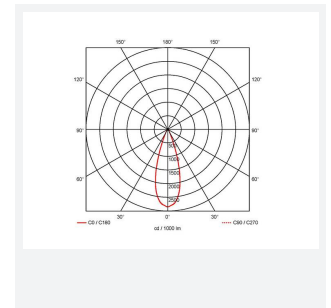

# Vantage UGR<19

Vantage UGR<19 4 Warm White Downlight Switch  
Code: AVANTLG4/WW/DD1/M3

Category	Downlights
Application	Ancillary, Commercial, Education, Healthcare, Hospitality, Retail
Specification	Performance

GENERAL INFORMATION	
Wattage	36W
Lumens Delivered	3800lm
Lm/W	106lm/W
Beam Angle	40
CRI	90
CCT	3000K
Input	220-240V
Operating Temp	0°C - 40°C
SDCM	6
UGR	14
Cut-Out Size	200mm

TECHNICAL INFORMATION	
Light Source	LED
Colour / Finish	White
IP Rating	IP20
Class Protection	2
Internal / External	Internal
Surface / Recessed / Suspended	Recessed
Lumen Depreciation	L80 72,000h
Warranty (Years)	5
CE Mark	Yes
Diameter	230 mm
Height	128 mm