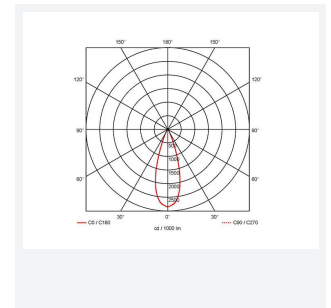

# Vantage UGR<19

Vantage UGR<19 4 Warm White Downlight Switch  
Code: AVANTLG4/WW/DD1/M3

Category	Downlights
Application	Ancillary, Commercial, Education, Healthcare, Hospitality, Retail
Specification	Performance

GENERAL INFORMATION	
Wattage	36W
Lumens Delivered	3800lm
Lm/W	106lm/W
Beam Angle	40
CRI	90
CCT	3000K
Input	220/240V
Operating Temp	0°C - 40°C
SDCM	6
UGR	14
Cut-Out Size	200mm

TECHNICAL INFORMATION	
Light Source	LED
Colour / Finish	White
IP Rating	IP20
Class Protection	2
Internal / External	Internal
Surface / Recessed / Suspended	Recessed
Lumen Depreciation	L80 72,000h
Warranty (Years)	5
CE Mark	Yes
Diameter	230 mm
Height	128 mm