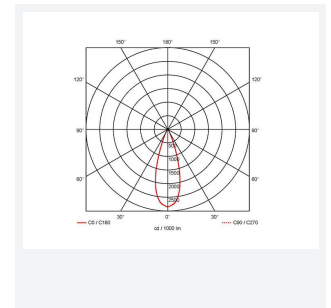

Vantage UGR<19

Vantage UGR<19 4 Warm White Downlight Switch
Code: AVANTLG4/WW/DD1/DM3

Category	Downlights
Application	Ancillary, Commercial, Education, Healthcare, Hospitality, Retail
Specification	Performance

GENERAL INFORMATION	
Wattage	36W
Lumens Delivered	3800lm
Lm/W	106lm/W
Beam Angle	40
CRI	90
CCT	3000K
Input	220/240V
Operating Temp	0°C - 40°C
SDCM	6
UGR	14
Cut-Out Size	200mm

TECHNICAL INFORMATION	
Light Source	LED
Colour / Finish	White
IP Rating	IP20
Class Protection	2
Internal / External	Internal
Surface / Recessed / Suspended	Recessed
Lumen Depreciation	L80 72,000h
Warranty (Years)	5
CE Mark	Yes
Diameter	230 mm
Height	128 mm