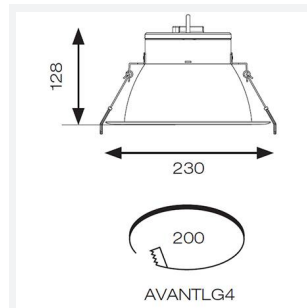

Vantage UGR<19

Category	Downlights
Application	Ancillary, Commercial, Education, Healthcare, Hospitality, Retail
Specification	Performance

Code: AVANTLG4/WW/DD1/DM3