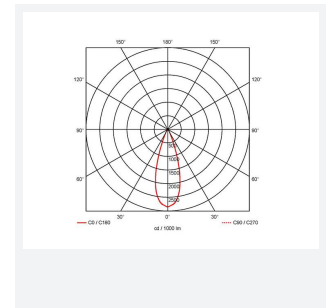

Vantage UGR<19

Category	Downlights
Application	Ancillary, Commercial, Education, Healthcare, Hospitality, Retail
Specification	Performance

Code: AVANTLG4/WW/DD1/DM3

- UGR<19 performance downlight suitable for commercial and education applications
- UGR<19 (unified glare rating) compliant luminaire assisting to eliminate glare for visual comfort
- Anti-Ligature kit available for installation in secure environments such as healthcare and educational facilities
- Deep cut-off angle for glare control and comfort
- Downlight design allows installation into existing hole cut-outs from 68mm, 100mm, 150mm and 200mm
- Powered by Tridonic

GENERAL INFORMATION	
Wattage	36W
Lumens Delivered	3800lm
Lm/W	106lm/W
Beam Angle	40
CRI	90
CCT	3000K
Input	220-240V
Operating Temp	0°C - 40°C
SDCM	6
UGR	14
Cut-Out Size	200mm

TECHNICAL INFORMATION	
Light Source	LED
Colour / Finish	White
IP Rating	IP20
Class Protection	2
Internal / External	Internal
Surface / Recessed / Suspended	Recessed
Lumen Depreciation	L80 72,000h
Warranty (Years)	5
CE Mark	Yes
Diameter	230 mm
Height	128 mm