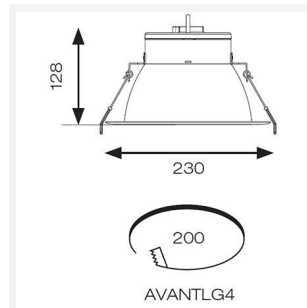

PRODUCT FEATURES

- UGR<19 performance downlight suitable for commercial and education applications
- UGR<19 (unified glare rating) compliant luminaire assisting to eliminate glare for visual comfort
- Anti-Ligature kit available for installation in secure environments such as healthcare and educational facilities
- Deep cut-off angle for glare control and comfort
- Downlight design allows installation into existing hole cut-outs from 68mm, 100mm, 150mm and 200mm
- Powered by Tridonic

GENERAL INFORMATION	
Wattage	36W
Lumens Delivered	3900lm
Lm/W	108lm/W
Beam Angle	40
CRI	80
CCT	4000K
Input	220-240V
Operating Temp	-20°C - 40°C
SDCM	6
UGR	14
Cut-Out Size	200mm
Product Weight without Packaging	0.538 kg

TECHNICAL INFORMATION	
Light Source	LED
Colour / Finish	White
IP Rating	IP20
Class Protection	2
Internal / External	Internal
Surface / Recessed / Suspended	Recessed
Lumen Depreciation	L80 72,000h
Warranty (Years)	5
CE Mark	Yes
Diameter	230 mm
Height	128 mm