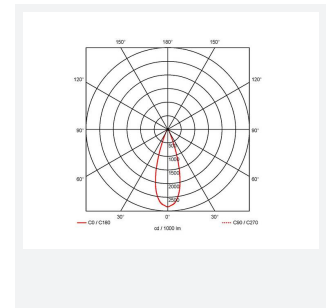

# Vantage UGR<19

Vantage UGR<19 4 Cool White Downlight  
Code: AVANTLG4/CW

Category	Downlights
Application	Ancillary, Commercial, Education, Healthcare, Hospitality, Retail
Specification	Performance

GENERAL INFORMATION	
Wattage	36W
Lumens Delivered	3900lm
Lm/W	108lm/W
Beam Angle	40
CRI	80
CCT	4000K
Input	220/240V
Operating Temp	-20°C - 40°C
SDCM	6
UGR	14
Cut-Out Size	200mm
Product Weight without Packaging	0.538 kg

TECHNICAL INFORMATION	
Light Source	LED
Colour / Finish	White
IP Rating	IP20
Class Protection	2
Internal / External	Internal
Surface / Recessed / Suspended	Recessed
Lumen Depreciation	L80 72,000h
Warranty (Years)	5
CE Mark	Yes
Diameter	230 mm
Height	128 mm