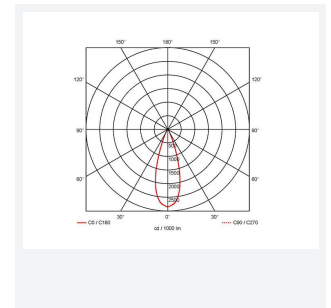

Vantage UGR<19

Vantage UGR<19 4 Cool White Downlight
Code: AVANTLG4/CW

Category	Downlights
Application	Ancillary, Commercial, Education, Healthcare, Hospitality, Retail
Specification	Performance

PRODUCT FEATURES

GENERAL INFORMATION	
Wattage	36W
Lumens Delivered	3900lm
Lm/W	108lm/W
Beam Angle	40
CRI	80
CCT	4000K
Input	220-240V
Operating Temp	-20°C - 40°C
SDCM	6
UGR	14
Cut-Out Size	200mm
Product Weight without Packaging	0.538 kg

TECHNICAL INFORMATION	
Light Source	LED
Colour / Finish	White
IP Rating	IP20
Class Protection	2
Internal / External	Internal
Surface / Recessed / Suspended	Recessed
Lumen Depreciation	L80 72,000h
Warranty (Years)	5
CE Mark	Yes
Diameter	230 mm
Height	128 mm