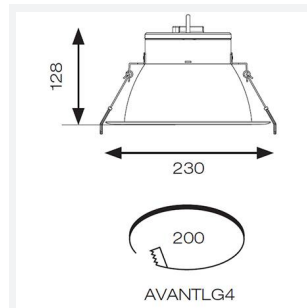

PRODUCT FEATURES

- UGR<19 performance downlight suitable for commercial and education applications
- UGR<19 (unified glare rating) compliant luminaire assisting to eliminate glare for visual comfort
- Anti-Ligature kit available for installation in secure environments such as healthcare and educational facilities
- Deep cut-off angle for glare control and comfort
- Downlight design allows installation into existing hole cut-outs from 68mm, 100mm, 150mm and 200mm
- Powered by Tridonic

GENERAL INFORMATION	
Wattage	36W
Lumens Delivered	3900lm
Lm/W	108lm/W
Beam Angle	40
CRI	80
CCT	4000K
Input	220/240V
Operating Temp	-20°C - 40°C
SDCM	6
UGR	14
Cut-Out Size	200mm
Product Weight without Packaging	0.538 kg

TECHNICAL INFORMATION	
Light Source	LED
Colour / Finish	White
IP Rating	IP20
Class Protection	2
Internal / External	Internal
Surface / Recessed / Suspended	Recessed
Lumen Depreciation	L80 72,000h
Warranty (Years)	5
CE Mark	Yes
Diameter	230 mm
Height	128 mm