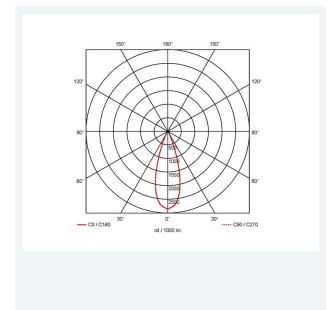

Vantage UGR<19

Category	Downlights
Application	Ancillary, Commercial, Education, Healthcare, Hospitality, Retail
Specification	Performance

Code: AVANTLG4/CW/OCTO/SM3

- UGR<19 performance downlight suitable for commercial and education applications
- UGR<19 (unified glare rating) compliant luminaire assisting to eliminate glare for visual comfort
- Anti-Ligature kit available for installation in secure environments such as healthcare and educational facilities
- Deep cut-off angle for glare control and comfort
- Downlight design allows installation into existing hole cut-outs from 68mm, 100mm, 150mm and 200mm
- Powered by Tridonic

GENERAL INFORMATION	
Wattage	36W
Lumens Delivered	3900lm
Lm/W	108lm/W
Beam Angle	40
CRI	90
CCT	4000K
Input	220-240V
Operating Temp	0°C - 40°C
SDCM	6
UGR	14
Cut-Out Size	200mm

TECHNICAL INFORMATION	
Light Source	LED
Colour / Finish	White
IP Rating	IP20
Class Protection	2
Internal / External	Internal
Surface / Recessed / Suspended	Recessed
Lumen Depreciation	L80 72,000h
Warranty (Years)	5
CE Mark	Yes
Diameter	230 mm
Height	128 mm