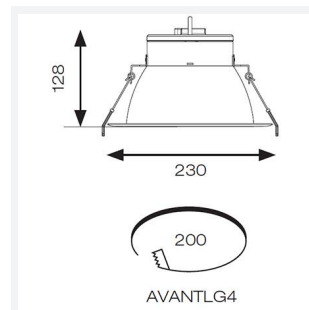

Vantage UGR<19

Category	Downlights
Application	Ancillary, Commercial, Education, Healthcare, Hospitality, Retail
Specification	Performance

Code: AVANTLG4/CW/OCTO/SM3