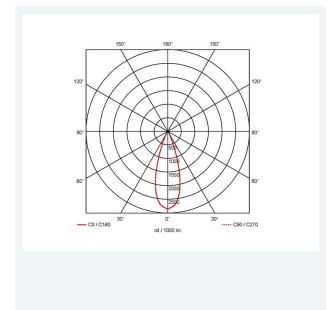

Vantage UGR<19

Category	Downlights
Application	Ancillary, Commercial, Education, Healthcare, Hospitality, Retail
Specification	Performance

Code: AVANTLG4/CW/OCTO/DM3

- UGR<19 performance downlight suitable for commercial and education applications
- UGR<19 (unified glare rating) compliant luminaire assisting to eliminate glare for visual comfort
- Anti-Ligature kit available for installation in secure environments such as healthcare and educational facilities
- Deep cut-off angle for glare control and comfort
- Downlight design allows installation into existing hole cut-outs from 68mm, 100mm, 150mm and 200mm
- Powered by Tridonic

GENERAL INFORMATION	
Wattage	36W
Lumens Delivered	3900lm
Lm/W	108lm/W
Beam Angle	40
CRI	90
CCT	4000K
Input	220-240V
Operating Temp	0°C - 40°C
SDCM	6
UGR	14
Cut-Out Size	200mm

TECHNICAL INFORMATION	
Light Source	LED
Colour / Finish	White
IP Rating	IP20
Class Protection	2
Internal / External	Internal
Surface / Recessed / Suspended	Recessed
Lumen Depreciation	L80 72,000h
Warranty (Years)	5
CE Mark	Yes
Diameter	230 mm
Height	128 mm