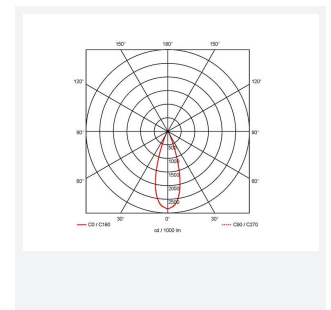

Vantage UGR<19

Vantage UGR<19 4 Cool White Downlight
Code: AVANTLG4/CW/M3

Category	Downlights
Application	Ancillary, Commercial, Education, Healthcare, Hospitality, Retail
Specification	Performance

PRODUCT FEATURES

GENERAL INFORMATION	
Wattage	36W
Lumens Delivered	3900lm
Lm/W	108lm/W
Beam Angle	40
CRI	90
CCT	4000K
Input	220/240V
Operating Temp	0°C - 40°C
SDCM	6
UGR	14
Cut-Out Size	200mm
Product Weight without Packaging	0.538 kg

TECHNICAL INFORMATION	
Light Source	LED
Colour / Finish	White
IP Rating	IP20
Class Protection	2
Internal / External	Internal
Surface / Recessed / Suspended	Recessed
Lumen Depreciation	L80 72,000h
Warranty (Years)	5
CE Mark	Yes
Diameter	230 mm
Height	128 mm