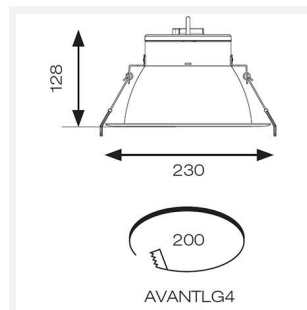

PRODUCT FEATURES

- UGR<19 performance downlight suitable for commercial and education applications
- UGR<19 (unified glare rating) compliant luminaire assisting to eliminate glare for visual comfort
- Anti-Ligature kit available for installation in secure environments such as healthcare and educational facilities
- Deep cut-off angle for glare control and comfort
- Downlight design allows installation into existing hole cut-outs from 68mm, 100mm, 150mm and 200mm
- Powered by Tridonic

GENERAL INFORMATION	
Wattage	36W
Lumens Delivered	3900lm
Lm/W	108lm/W
Beam Angle	40
CRI	90
CCT	4000K
Input	220/240V
Operating Temp	0°C - 40°C
SDCM	6
UGR	14
Cut-Out Size	200mm
Product Weight without Packaging	0.538 kg

TECHNICAL INFORMATION	
Light Source	LED
Colour / Finish	White
IP Rating	IP20
Class Protection	2
Internal / External	Internal
Surface / Recessed / Suspended	Recessed
Lumen Depreciation	L80 72,000h
Warranty (Years)	5
CE Mark	Yes
Diameter	230 mm
Height	128 mm