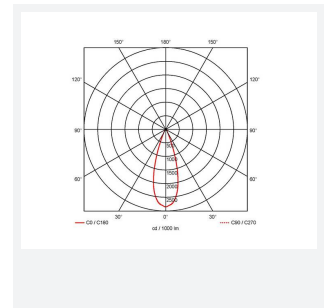

Vantage UGR<19

Category	Downlights
Application	Ancillary, Commercial, Education, Healthcare, Hospitality, Retail
Specification	Performance

Code: AVANTLG4/CW/DM3

- UGR<19 performance downlight suitable for commercial and education applications
- UGR<19 (unified glare rating) compliant luminaire assisting to eliminate glare for visual comfort
- Anti-Ligature kit available for installation in secure environments such as healthcare and educational facilities
- Deep cut-off angle for glare control and comfort
- Downlight design allows installation into existing hole cut-outs from 68mm, 100mm, 150mm and 200mm
- Powered by Tridonic

GENERAL INFORMATION

Wattage	36W
Lumens Delivered	3900lm
Lm/W	108lm/W
Beam Angle	40
CRI	90
CCT	4000K
Input	220-240V
Operating Temp	0°C - 40°C
SDCM	6
UGR	14
Cut-Out Size	200mm

TECHNICAL INFORMATION

Light Source	LED
Colour / Finish	White
IP Rating	IP20
Class Protection	2
Internal / External	Internal
Surface / Recessed / Suspended	Recessed
Lumen Depreciation	L80 72,000h
Warranty (Years)	5
CE Mark	Yes
Diameter	230 mm
Height	128 mm