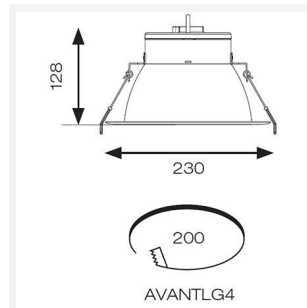

PRODUCT FEATURES

- UGR<19 performance downlight suitable for commercial and education applications
- UGR<19 (unified glare rating) compliant luminaire assisting to eliminate glare for visual comfort
- Anti-Ligature kit available for installation in secure environments such as healthcare and educational facilities
- Deep cut-off angle for glare control and comfort
- Downlight design allows installation into existing hole cut-outs from 68mm, 100mm, 150mm and 200mm
- Powered by Tridonic

GENERAL INFORMATION	
Wattage	36W
Lumens Delivered	3900lm
Lm/W	108lm/W
Beam Angle	40
CRI	90
CCT	4000K
Input	220-240V
Operating Temp	-20°C - 40°C
SDCM	6
UGR	14
Cut-Out Size	200mm

TECHNICAL INFORMATION	
Light Source	LED
Colour / Finish	White
IP Rating	IP20
Class Protection	2
Internal / External	Internal
Surface / Recessed / Suspended	Recessed
Lumen Depreciation	L80 72,000h
Warranty (Years)	5
CE Mark	Yes
Diameter	230 mm
Height	128 mm