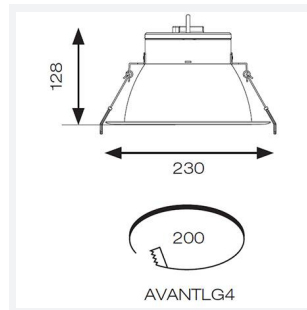

PRODUCT FEATURES

- UGR<19 performance downlight suitable for commercial and education applications
- UGR<19 (unified glare rating) compliant luminaire assisting to eliminate glare for visual comfort
- Anti-Ligature kit available for installation in secure environments such as healthcare and educational facilities
- Deep cut-off angle for glare control and comfort
- Downlight design allows installation into existing hole cut-outs from 68mm, 100mm, 150mm and 200mm
- Powered by Tridonic

GENERAL INFORMATION	
Wattage	36W
Lumens Delivered	3900lm
Lm/W	108lm/W
Beam Angle	40
CRI	90
CCT	4000K
Input	220/240V
Operating Temp	-20°C - 40°C
SDCM	6
UGR	14
Cut-Out Size	200mm

TECHNICAL INFORMATION	
Light Source	LED
Colour / Finish	White
IP Rating	IP20
Class Protection	2
Internal / External	Internal
Surface / Recessed / Suspended	Recessed
Lumen Depreciation	L80 72,000h
Warranty (Years)	5
CE Mark	Yes
Diameter	230 mm
Height	128 mm