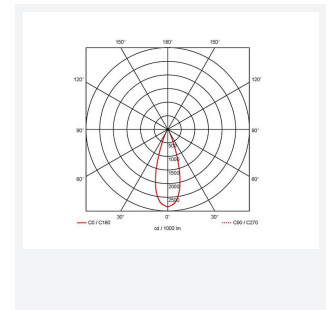

Vantage UGR<19

Vantage UGR<19 4 Cool White Downlight 1-10V
Code: AVANTLG4/CW/DD4

Category	Downlights
Application	Ancillary, Commercial, Education, Healthcare, Hospitality, Retail
Specification	Performance

GENERAL INFORMATION	
Wattage	36W
Lumens Delivered	3900lm
Lm/W	108lm/W
Beam Angle	40
CRI	90
CCT	4000K
Input	220/240V
Operating Temp	-20°C - 40°C
SDCM	6
UGR	14
Cut-Out Size	200mm

TECHNICAL INFORMATION	
Light Source	LED
Colour / Finish	White
IP Rating	IP20
Class Protection	2
Internal / External	Internal
Surface / Recessed / Suspended	Recessed
Lumen Depreciation	L80 72,000h
Warranty (Years)	5
CE Mark	Yes
Diameter	230 mm
Height	128 mm