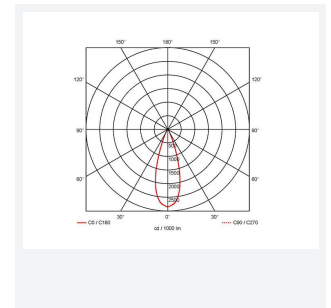

# Vantage UGR<19

Vantage UGR<19 4 Cool White Downlight 1-10V  
Code: AVANTLG4/CW/DD4

Category	Downlights
Application	Ancillary, Commercial, Education, Healthcare, Hospitality, Retail
Specification	Performance

GENERAL INFORMATION	
Wattage	36W
Lumens Delivered	3900lm
Lm/W	108lm/W
Beam Angle	40
CRI	90
CCT	4000K
Input	220-240V
Operating Temp	-20°C - 40°C
SDCM	6
UGR	14
Cut-Out Size	200mm

TECHNICAL INFORMATION	
Light Source	LED
Colour / Finish	White
IP Rating	IP20
Class Protection	2
Internal / External	Internal
Surface / Recessed / Suspended	Recessed
Lumen Depreciation	L80 72,000h
Warranty (Years)	5
CE Mark	Yes
Diameter	230 mm
Height	128 mm