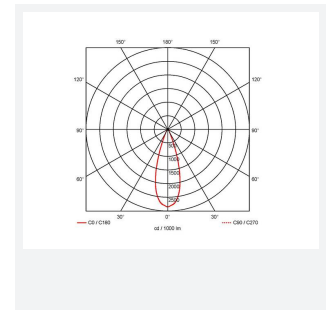

Vantage UGR<19

Vantage UGR<19 4 Cool White Downlight 1-10V
Code: AVANTLG4/CW/DD4/SM3

Category	Downlights
Application	Ancillary, Commercial, Education, Healthcare, Hospitality, Retail
Specification	Performance

GENERAL INFORMATION	
Wattage	36W
Lumens Delivered	3900lm
Lm/W	108lm/W
Beam Angle	40
CRI	90
CCT	4000K
Input	220/240V
Operating Temp	0°C - 40°C
SDCM	6
UGR	14
Cut-Out Size	200mm

TECHNICAL INFORMATION	
Light Source	LED
Colour / Finish	White
IP Rating	IP20
Class Protection	2
Internal / External	Internal
Surface / Recessed / Suspended	Recessed
Lumen Depreciation	L80 72,000h
Warranty (Years)	5
CE Mark	Yes
Diameter	230 mm
Height	128 mm