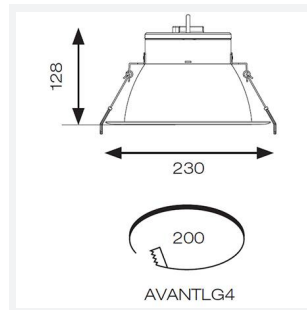

PRODUCT FEATURES

- UGR<19 performance downlight suitable for commercial and education applications
- UGR<19 (unified glare rating) compliant luminaire assisting to eliminate glare for visual comfort
- Anti-Ligature kit available for installation in secure environments such as healthcare and educational facilities
- Deep cut-off angle for glare control and comfort
- Downlight design allows installation into existing hole cut-outs from 68mm, 100mm, 150mm and 200mm
- Powered by Tridonic

GENERAL INFORMATION	
Wattage	36W
Lumens Delivered	3900lm
Lm/W	108lm/W
Beam Angle	40
CRI	90
CCT	4000K
Input	220/240V
Operating Temp	0°C - 40°C
SDCM	6
UGR	14
Cut-Out Size	200mm

TECHNICAL INFORMATION	
Light Source	LED
Colour / Finish	White
IP Rating	IP20
Class Protection	2
Internal / External	Internal
Surface / Recessed / Suspended	Recessed
Lumen Depreciation	L80 72,000h
Warranty (Years)	5
CE Mark	Yes
Diameter	230 mm
Height	128 mm