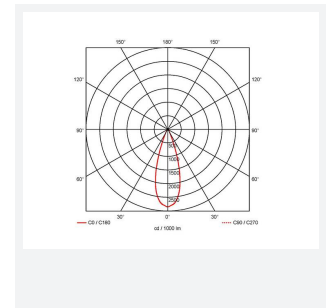

Vantage UGR<19

Category	Downlights
Application	Ancillary, Commercial, Education, Healthcare, Hospitality, Retail
Specification	Performance

Code: AVANTLG4/CW/DD4/SM3