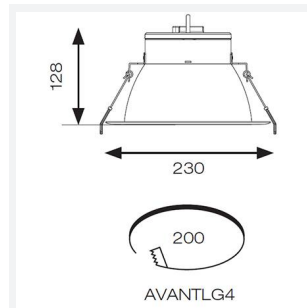

Vantage UGR<19

Category	Downlights
Application	Ancillary, Commercial, Education, Healthcare, Hospitality, Retail
Specification	Performance

Code: AVANTLG4/CW/DD4/SM3