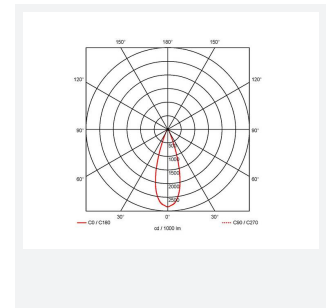

Vantage UGR<19

Vantage UGR<19 4 Cool White Downlight 1-10V
Code: AVANTLG4/CW/DD4/M3

Category	Downlights
Application	Ancillary, Commercial, Education, Healthcare, Hospitality, Retail
Specification	Performance

GENERAL INFORMATION	
Wattage	36W
Lumens Delivered	3900lm
Lm/W	108lm/W
Beam Angle	40
CRI	90
CCT	4000K
Input	220-240V
Operating Temp	0°C - 40°C
SDCM	6
UGR	14
Cut-Out Size	200mm

TECHNICAL INFORMATION	
Light Source	LED
Colour / Finish	White
IP Rating	IP20
Class Protection	2
Internal / External	Internal
Surface / Recessed / Suspended	Recessed
Lumen Depreciation	L80 72,000h
Warranty (Years)	5
CE Mark	Yes
Diameter	230 mm
Height	128 mm