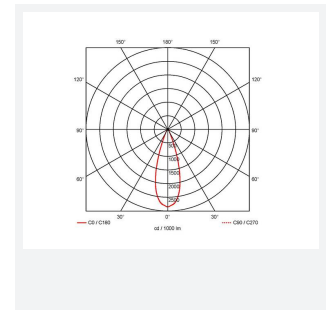

Vantage UGR<19

Vantage UGR<19 4 Cool White Downlight 1-10V
Code: AVANTLG4/CW/DD4/M3

Category	Downlights
Application	Ancillary, Commercial, Education, Healthcare, Hospitality, Retail
Specification	Performance

GENERAL INFORMATION	
Wattage	36W
Lumens Delivered	3900lm
Lm/W	108lm/W
Beam Angle	40
CRI	90
CCT	4000K
Input	220/240V
Operating Temp	0°C - 40°C
SDCM	6
UGR	14
Cut-Out Size	200mm

TECHNICAL INFORMATION	
Light Source	LED
Colour / Finish	White
IP Rating	IP20
Class Protection	2
Internal / External	Internal
Surface / Recessed / Suspended	Recessed
Lumen Depreciation	L80 72,000h
Warranty (Years)	5
CE Mark	Yes
Diameter	230 mm
Height	128 mm