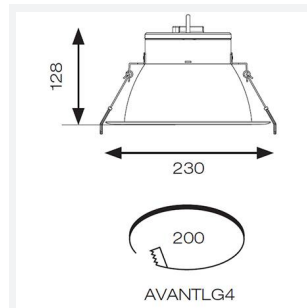

PRODUCT FEATURES

- UGR<19 performance downlight suitable for commercial and education applications
- UGR<19 (unified glare rating) compliant luminaire assisting to eliminate glare for visual comfort
- Anti-Ligature kit available for installation in secure environments such as healthcare and educational facilities
- Deep cut-off angle for glare control and comfort
- Downlight design allows installation into existing hole cut-outs from 68mm, 100mm, 150mm and 200mm
- Powered by Tridonic

GENERAL INFORMATION	
Wattage	36W
Lumens Delivered	3900lm
Lm/W	108lm/W
Beam Angle	40
CRI	90
CCT	4000K
Input	220-240V
Operating Temp	0°C - 40°C
SDCM	6
UGR	14
Cut-Out Size	200mm

TECHNICAL INFORMATION	
Light Source	LED
Colour / Finish	White
IP Rating	IP20
Class Protection	2
Internal / External	Internal
Surface / Recessed / Suspended	Recessed
Lumen Depreciation	L80 72,000h
Warranty (Years)	5
CE Mark	Yes
Diameter	230 mm
Height	128 mm