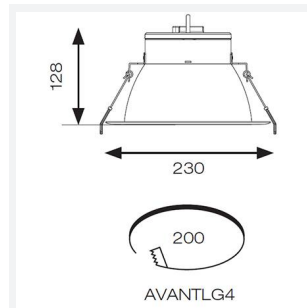

Vantage UGR<19

Category	Downlights
Application	Ancillary, Commercial, Education, Healthcare, Hospitality, Retail
Specification	Performance

Code: AVANTLG4/CW/DD4/DM3