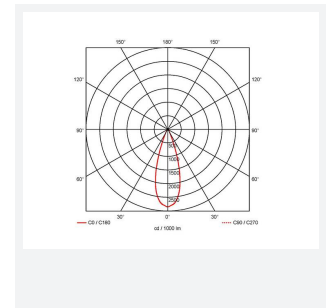

Vantage UGR<19

Category	Downlights
Application	Ancillary, Commercial, Education, Healthcare, Hospitality, Retail
Specification	Performance

Code: AVANTLG4/CW/DD4/DM3

- UGR<19 performance downlight suitable for commercial and education applications
- UGR<19 (unified glare rating) compliant luminaire assisting to eliminate glare for visual comfort
- Anti-Ligature kit available for installation in secure environments such as healthcare and educational facilities
- Deep cut-off angle for glare control and comfort
- Downlight design allows installation into existing hole cut-outs from 68mm, 100mm, 150mm and 200mm
- Powered by Tridonic

GENERAL INFORMATION

Wattage	36W
Lumens Delivered	3900lm
Lm/W	108lm/W
Beam Angle	40
CRI	90
CCT	4000K
Input	220-240V
Operating Temp	0°C - 40°C
SDCM	6
UGR	14
Cut-Out Size	200mm

TECHNICAL INFORMATION

Light Source	LED
Colour / Finish	White
IP Rating	IP20
Class Protection	2
Internal / External	Internal
Surface / Recessed / Suspended	Recessed
Lumen Depreciation	L80 72,000h
Warranty (Years)	5
CE Mark	Yes
Diameter	230 mm
Height	128 mm