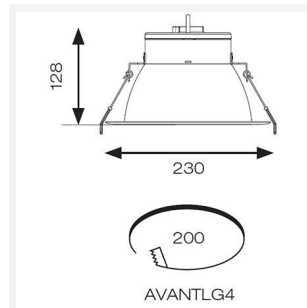

PRODUCT FEATURES

- UGR<19 performance downlight suitable for commercial and education applications
- UGR<19 (unified glare rating) compliant luminaire assisting to eliminate glare for visual comfort
- Anti-Ligature kit available for installation in secure environments such as healthcare and educational facilities
- Deep cut-off angle for glare control and comfort
- Downlight design allows installation into existing hole cut-outs from 68mm, 100mm, 150mm and 200mm
- Powered by Tridonic

GENERAL INFORMATION	
Wattage	36W
Lumens Delivered	3900lm
Lm/W	108lm/W
Beam Angle	40
CRI	90
CCT	4000K
Input	220/240V
Operating Temp	-20°C - 40°C
SDCM	6
UGR	14
Cut-Out Size	200mm
Product Weight without Packaging	0.538 kg

TECHNICAL INFORMATION	
Light Source	LED
Colour / Finish	White
IP Rating	IP20
Class Protection	2
Internal / External	Internal
Surface / Recessed / Suspended	Recessed
Lumen Depreciation	L80 72,000h
Warranty (Years)	5
CE Mark	Yes
Diameter	230 mm
Height	128 mm