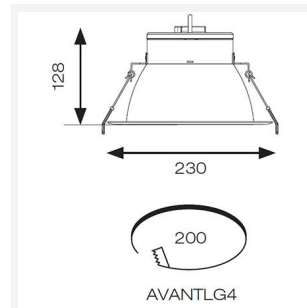

PRODUCT FEATURES

- UGR<19 performance downlight suitable for commercial and education applications
- UGR<19 (unified glare rating) compliant luminaire assisting to eliminate glare for visual comfort
- Anti-Ligature kit available for installation in secure environments such as healthcare and educational facilities
- Deep cut-off angle for glare control and comfort
- Downlight design allows installation into existing hole cut-outs from 68mm, 100mm, 150mm and 200mm
- Powered by Tridonic

GENERAL INFORMATION	
Wattage	36W
Lumens Delivered	3900lm
Lm/W	108lm/W
Beam Angle	40
CRI	90
CCT	4000K
Input	220-240V
Operating Temp	-20°C - 40°C
SDCM	6
UGR	14
Cut-Out Size	200mm
Product Weight without Packaging	0.538 kg

TECHNICAL INFORMATION	
Light Source	LED
Colour / Finish	White
IP Rating	IP20
Class Protection	2
Internal / External	Internal
Surface / Recessed / Suspended	Recessed
Lumen Depreciation	L80 72,000h
Warranty (Years)	5
CE Mark	Yes
Diameter	230 mm
Height	128 mm