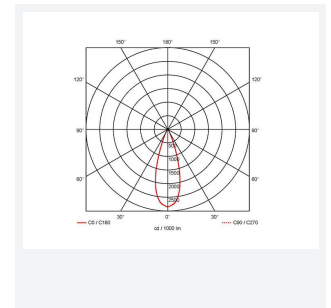

PRODUCT FEATURES

- UGR<19 performance downlight suitable for commercial and education applications
- UGR<19 (unified glare rating) compliant luminaire assisting to eliminate glare for visual comfort
- Anti-Ligature kit available for installation in secure environments such as healthcare and educational facilities
- Deep cut-off angle for glare control and comfort
- Downlight design allows installation into existing hole cut-outs from 68mm, 100mm, 150mm and 200mm
- Powered by Tridonic

GENERAL INFORMATION	
Wattage	36W
Lumens Delivered	3900lm
Lm/W	108lm/W
Beam Angle	40
CRI	90
CCT	4000K
Input	220/240V
Operating Temp	-20°C - 40°C
SDCM	6
UGR	14
Cut-Out Size	200mm
Product Weight without Packaging	0.538 kg

TECHNICAL INFORMATION	
Light Source	LED
Colour / Finish	White
IP Rating	IP20
Class Protection	2
Internal / External	Internal
Surface / Recessed / Suspended	Recessed
Lumen Depreciation	L80 72,000h
Warranty (Years)	5
CE Mark	Yes
Diameter	230 mm
Height	128 mm