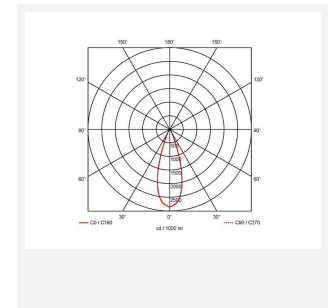

PRODUCT FEATURES

- UGR<19 performance downlight suitable for commercial and education applications
- UGR<19 (unified glare rating) compliant luminaire assisting to eliminate glare for visual comfort
- Anti-Ligature kit available for installation in secure environments such as healthcare and educational facilities
- Deep cut-off angle for glare control and comfort
- Downlight design allows installation into existing hole cut-outs from 68mm, 100mm, 150mm and 200mm
- Powered by Tridonic

GENERAL INFORMATION	
Wattage	36W
Lumens Delivered	3900lm
Lm/W	108lm/W
Beam Angle	40
CRI	90
CCT	4000K
Input	220-240V
Operating Temp	-20°C - 40°C
SDCM	6
UGR	14
Cut-Out Size	200mm
Product Weight without Packaging	0.538 kg

TECHNICAL INFORMATION	
Light Source	LED
Colour / Finish	White
IP Rating	IP20
Class Protection	2
Internal / External	Internal
Surface / Recessed / Suspended	Recessed
Lumen Depreciation	L80 72,000h
Warranty (Years)	5
CE Mark	Yes
Diameter	230 mm
Height	128 mm