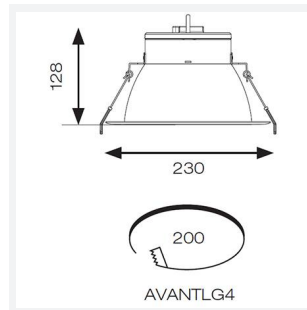

PRODUCT FEATURES

- UGR<19 performance downlight suitable for commercial and education applications
- UGR<19 (unified glare rating) compliant luminaire assisting to eliminate glare for visual comfort
- Anti-Ligature kit available for installation in secure environments such as healthcare and educational facilities
- Deep cut-off angle for glare control and comfort
- Downlight design allows installation into existing hole cut-outs from 68mm, 100mm, 150mm and 200mm
- Powered by Tridonic

GENERAL INFORMATION	
Wattage	36W
Lumens Delivered	3900lm
Lm/W	108lm/W
Beam Angle	40
CRI	90
CCT	4000K
Input	220-240V
Operating Temp	0°C - 40°C
SDCM	6
UGR	14
Cut-Out Size	200mm
Product Weight without Packaging	0.62 kg

TECHNICAL INFORMATION	
Light Source	LED
Colour / Finish	White
IP Rating	IP20
Class Protection	2
Internal / External	Internal
Surface / Recessed / Suspended	Recessed
Lumen Depreciation	L80 72,000h
Warranty (Years)	5
CE Mark	Yes
Diameter	230 mm
Height	128 mm