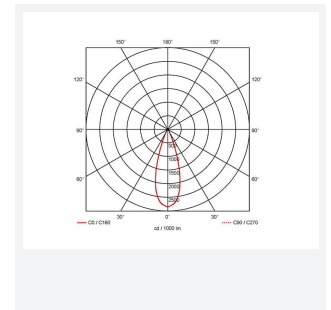

PRODUCT FEATURES

- UGR<19 performance downlight suitable for commercial and education applications
- UGR<19 (unified glare rating) compliant luminaire assisting to eliminate glare for visual comfort
- Anti-Ligature kit available for installation in secure environments such as healthcare and educational facilities
- Deep cut-off angle for glare control and comfort
- Downlight design allows installation into existing hole cut-outs from 68mm, 100mm, 150mm and 200mm
- Powered by Tridonic

GENERAL INFORMATION	
Wattage	36W
Lumens Delivered	3900lm
Lm/W	108lm/W
Beam Angle	40
CRI	90
CCT	4000K
Input	220-240V
Operating Temp	0°C - 40°C
SDCM	6
UGR	14
Cut-Out Size	200mm
Product Weight without Packaging	0.62 kg

TECHNICAL INFORMATION	
Light Source	LED
Colour / Finish	White
IP Rating	IP20
Class Protection	2
Internal / External	Internal
Surface / Recessed / Suspended	Recessed
Lumen Depreciation	L80 72,000h
Warranty (Years)	5
CE Mark	Yes
Diameter	230 mm
Height	128 mm