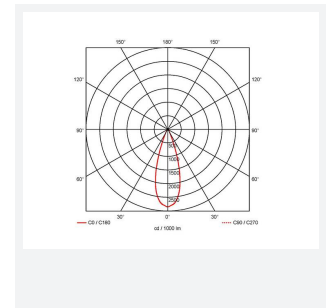

Vantage UGR<19

Category	Downlights
Application	Ancillary, Commercial, Education, Healthcare, Hospitality, Retail
Specification	Performance

Code: AVANTLG4/CW/DD3/DM3

- UGR<19 performance downlight suitable for commercial and education applications
- UGR<19 (unified glare rating) compliant luminaire assisting to eliminate glare for visual comfort
- Anti-Ligature kit available for installation in secure environments such as healthcare and educational facilities
- Deep cut-off angle for glare control and comfort
- Downlight design allows installation into existing hole cut-outs from 68mm, 100mm, 150mm and 200mm
- Powered by Tridonic

GENERAL INFORMATION

Wattage	36W
Lumens Delivered	3900lm
Lm/W	108lm/W
Beam Angle	40
CRI	90
CCT	4000K
Input	220-240V
Operating Temp	0°C - 40°C
SDCM	6
UGR	14
Cut-Out Size	200mm

TECHNICAL INFORMATION

Light Source	LED
Colour / Finish	White
IP Rating	IP20
Class Protection	2
Internal / External	Internal
Surface / Recessed / Suspended	Recessed
Lumen Depreciation	L80 72,000h
Warranty (Years)	5
CE Mark	Yes
Diameter	230 mm
Height	128 mm