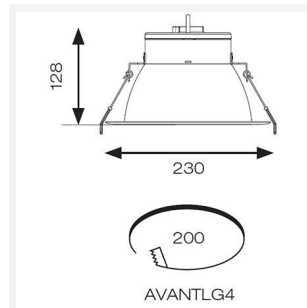

PRODUCT FEATURES

- UGR<19 performance downlight suitable for commercial and education applications
- UGR<19 (unified glare rating) compliant luminaire assisting to eliminate glare for visual comfort
- Anti-Ligature kit available for installation in secure environments such as healthcare and educational facilities
- Deep cut-off angle for glare control and comfort
- Downlight design allows installation into existing hole cut-outs from 68mm, 100mm, 150mm and 200mm
- Powered by Tridonic

GENERAL INFORMATION	
Wattage	36W
Lumens Delivered	3900lm
Lm/W	108lm/W
Beam Angle	40
CRI	90
CCT	4000K
Input	220-240V
Operating Temp	-20°C - 40°C
SDCM	6
UGR	14
Cut-Out Size	200mm
Product Weight without Packaging	0.538 kg

TECHNICAL INFORMATION	
Light Source	LED
Colour / Finish	White
IP Rating	IP20
Class Protection	2
Internal / External	Internal
Surface / Recessed / Suspended	Recessed
Lumen Depreciation	L80 72,000h
Warranty (Years)	5
CE Mark	Yes
Diameter	230 mm
Height	128 mm