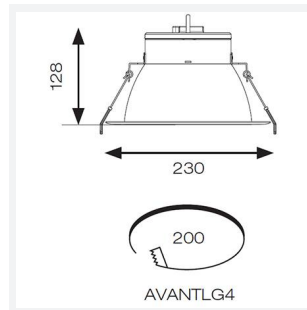

PRODUCT FEATURES

- UGR<19 performance downlight suitable for commercial and education applications
- UGR<19 (unified glare rating) compliant luminaire assisting to eliminate glare for visual comfort
- Anti-Ligature kit available for installation in secure environments such as healthcare and educational facilities
- Deep cut-off angle for glare control and comfort
- Downlight design allows installation into existing hole cut-outs from 68mm, 100mm, 150mm and 200mm
- Powered by Tridonic

GENERAL INFORMATION	
Wattage	36W
Lumens Delivered	3900lm
Lm/W	108lm/W
Beam Angle	40
CRI	90
CCT	4000K
Input	220/240V
Operating Temp	-20°C - 40°C
SDCM	6
UGR	14
Cut-Out Size	200mm
Product Weight without Packaging	0.538 kg

TECHNICAL INFORMATION	
Light Source	LED
Colour / Finish	White
IP Rating	IP20
Class Protection	2
Internal / External	Internal
Surface / Recessed / Suspended	Recessed
Lumen Depreciation	L80 72,000h
Warranty (Years)	5
CE Mark	Yes
Diameter	230 mm
Height	128 mm