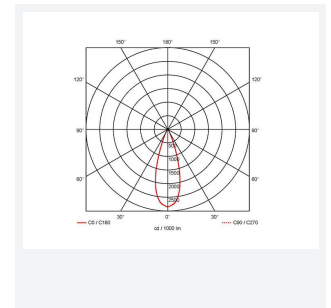

Vantage UGR<19

Vantage UGR<19 4 Cool White Downlight Switch
Code: AVANTLG4/CW/DD1

Category	Downlights
Application	Ancillary, Commercial, Education, Healthcare, Hospitality, Retail
Specification	Performance

GENERAL INFORMATION	
Wattage	36W
Lumens Delivered	3900lm
Lm/W	108lm/W
Beam Angle	40
CRI	90
CCT	4000K
Input	220-240V
Operating Temp	-20°C - 40°C
SDCM	6
UGR	14
Cut-Out Size	200mm
Product Weight without Packaging	0.538 kg

TECHNICAL INFORMATION	
Light Source	LED
Colour / Finish	White
IP Rating	IP20
Class Protection	2
Internal / External	Internal
Surface / Recessed / Suspended	Recessed
Lumen Depreciation	L80 72,000h
Warranty (Years)	5
CE Mark	Yes
Diameter	230 mm
Height	128 mm