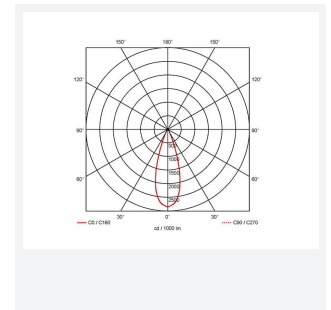

Vantage UGR<19

Vantage UGR<19 4 Cool White Downlight Switch
Code: AVANTLG4/CW/DD1

Category	Downlights
Application	Ancillary, Commercial, Education, Healthcare, Hospitality, Retail
Specification	Performance

GENERAL INFORMATION	
Wattage	36W
Lumens Delivered	3900lm
Lm/W	108lm/W
Beam Angle	40
CRI	90
CCT	4000K
Input	220/240V
Operating Temp	-20°C - 40°C
SDCM	6
UGR	14
Cut-Out Size	200mm
Product Weight without Packaging	0.538 kg

TECHNICAL INFORMATION	
Light Source	LED
Colour / Finish	White
IP Rating	IP20
Class Protection	2
Internal / External	Internal
Surface / Recessed / Suspended	Recessed
Lumen Depreciation	L80 72,000h
Warranty (Years)	5
CE Mark	Yes
Diameter	230 mm
Height	128 mm