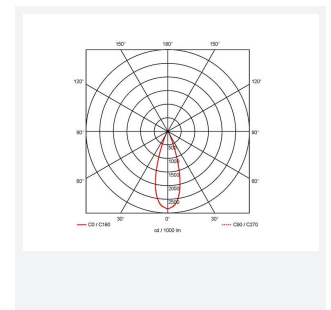

# Vantage UGR<19

Vantage UGR<19 4 Cool White Downlight Switch  
Code: AVANTLG4/CW/DD1/SM3

|               |   |
|---------------|---|
| Category      | Downlights  |
| Application   | Ancillary, Commercial, Education, Healthcare, Hospitality, Retail |
| Specification | Performance   |

| GENERAL INFORMATION |            |
|---------------------|------------|
| Wattage             | 36W        |
| Lumens Delivered    | 3900lm     |
| Lm/W                | 108lm/W    |
| Beam Angle          | 40         |
| CRI                 | 90         |
| CCT                 | 4000K      |
| Input               | 220/240V   |
| Operating Temp      | 0°C - 40°C |
| SDCM                | 6          |
| UGR                 | 14         |
| Cut-Out Size        | 200mm      |

| TECHNICAL INFORMATION          |             |
|--------------------------------|-------------|
| Light Source                   | LED         |
| Colour / Finish                | White       |
| IP Rating                      | IP20        |
| Class Protection               | 2           |
| Internal / External            | Internal    |
| Surface / Recessed / Suspended | Recessed    |
| Lumen Depreciation             | L80 72,000h |
| Warranty (Years)               | 5           |
| CE Mark                        | Yes         |
| Diameter                       | 230 mm      |
| Height                         | 128 mm      |