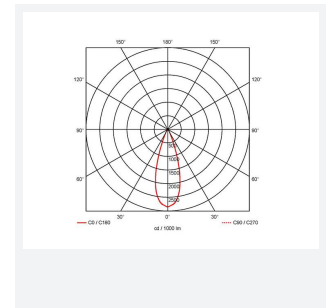

Vantage UGR<19

Category	Downlights
Application	Ancillary, Commercial, Education, Healthcare, Hospitality, Retail
Specification	Performance

Code: AVANTLG4/CW/DD1/SM3

- UGR<19 performance downlight suitable for commercial and education applications
- UGR<19 (unified glare rating) compliant luminaire assisting to eliminate glare for visual comfort
- Anti-Ligature kit available for installation in secure environments such as healthcare and educational facilities
- Deep cut-off angle for glare control and comfort
- Downlight design allows installation into existing hole cut-outs from 68mm, 100mm, 150mm and 200mm
- Powered by Tridonic

GENERAL INFORMATION

Wattage	36W
Lumens Delivered	3900lm
Lm/W	108lm/W
Beam Angle	40
CRI	90
CCT	4000K
Input	220-240V
Operating Temp	0°C - 40°C
SDCM	6
UGR	14
Cut-Out Size	200mm

TECHNICAL INFORMATION

Light Source	LED
Colour / Finish	White
IP Rating	IP20
Class Protection	2
Internal / External	Internal
Surface / Recessed / Suspended	Recessed
Lumen Depreciation	L80 72,000h
Warranty (Years)	5
CE Mark	Yes
Diameter	230 mm
Height	128 mm