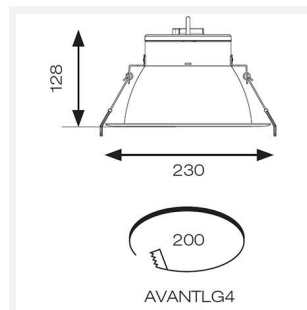

PRODUCT FEATURES

- UGR<19 performance downlight suitable for commercial and education applications
- UGR<19 (unified glare rating) compliant luminaire assisting to eliminate glare for visual comfort
- Anti-Ligature kit available for installation in secure environments such as healthcare and educational facilities
- Deep cut-off angle for glare control and comfort
- Downlight design allows installation into existing hole cut-outs from 68mm, 100mm, 150mm and 200mm
- Powered by Tridonic

GENERAL INFORMATION	
Wattage	36W
Lumens Delivered	3900lm
Lm/W	108lm/W
Beam Angle	40
CRI	90
CCT	4000K
Input	220/240V
Operating Temp	0°C - 40°C
SDCM	6
UGR	14
Cut-Out Size	200mm

TECHNICAL INFORMATION	
Light Source	LED
Colour / Finish	White
IP Rating	IP20
Class Protection	2
Internal / External	Internal
Surface / Recessed / Suspended	Recessed
Lumen Depreciation	L80 72,000h
Warranty (Years)	5
CE Mark	Yes
Diameter	230 mm
Height	128 mm