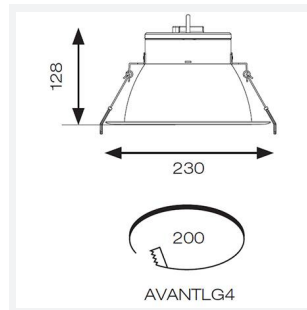

PRODUCT FEATURES

- UGR<19 performance downlight suitable for commercial and education applications
- UGR<19 (unified glare rating) compliant luminaire assisting to eliminate glare for visual comfort
- Anti-Ligature kit available for installation in secure environments such as healthcare and educational facilities
- Deep cut-off angle for glare control and comfort
- Downlight design allows installation into existing hole cut-outs from 68mm, 100mm, 150mm and 200mm
- Powered by Tridonic

GENERAL INFORMATION	
Wattage	36W
Lumens Delivered	3900lm
Lm/W	108lm/W
Beam Angle	40
CRI	90
CCT	4000K
Input	220-240V
Operating Temp	0°C - 40°C
SDCM	6
UGR	14
Cut-Out Size	200mm

TECHNICAL INFORMATION	
Light Source	LED
Colour / Finish	White
IP Rating	IP20
Class Protection	2
Internal / External	Internal
Surface / Recessed / Suspended	Recessed
Lumen Depreciation	L80 72,000h
Warranty (Years)	5
CE Mark	Yes
Diameter	230 mm
Height	128 mm