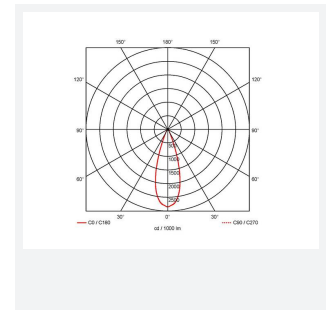

Vantage UGR<19

Vantage UGR<19 4 Cool White Downlight Switch
Code: AVANTLG4/CW/DD1/M3

Category	Downlights
Application	Ancillary, Commercial, Education, Healthcare, Hospitality, Retail
Specification	Performance

GENERAL INFORMATION	
Wattage	36W
Lumens Delivered	3900lm
Lm/W	108lm/W
Beam Angle	40
CRI	90
CCT	4000K
Input	220/240V
Operating Temp	0°C - 40°C
SDCM	6
UGR	14
Cut-Out Size	200mm

TECHNICAL INFORMATION	
Light Source	LED
Colour / Finish	White
IP Rating	IP20
Class Protection	2
Internal / External	Internal
Surface / Recessed / Suspended	Recessed
Lumen Depreciation	L80 72,000h
Warranty (Years)	5
CE Mark	Yes
Diameter	230 mm
Height	128 mm