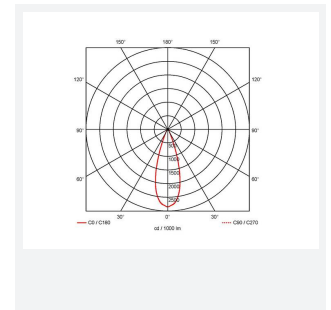

Vantage UGR<19

Vantage UGR<19 4 Cool White Downlight Switch
Code: AVANTLG4/CW/DD1/M3

Category	Downlights
Application	Ancillary, Commercial, Education, Healthcare, Hospitality, Retail
Specification	Performance

GENERAL INFORMATION	
Wattage	36W
Lumens Delivered	3900lm
Lm/W	108lm/W
Beam Angle	40
CRI	90
CCT	4000K
Input	220-240V
Operating Temp	0°C - 40°C
SDCM	6
UGR	14
Cut-Out Size	200mm

TECHNICAL INFORMATION	
Light Source	LED
Colour / Finish	White
IP Rating	IP20
Class Protection	2
Internal / External	Internal
Surface / Recessed / Suspended	Recessed
Lumen Depreciation	L80 72,000h
Warranty (Years)	5
CE Mark	Yes
Diameter	230 mm
Height	128 mm