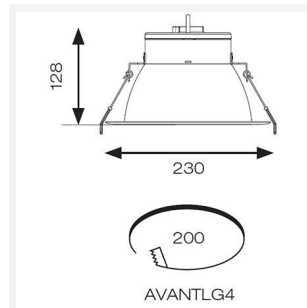

PRODUCT FEATURES

- UGR<19 performance downlight suitable for commercial and education applications
- UGR<19 (unified glare rating) compliant luminaire assisting to eliminate glare for visual comfort
- Anti-Ligature kit available for installation in secure environments such as healthcare and educational facilities
- Deep cut-off angle for glare control and comfort
- Downlight design allows installation into existing hole cut-outs from 68mm, 100mm, 150mm and 200mm
- Powered by Tridonic

GENERAL INFORMATION	
Wattage	36W
Lumens Delivered	3900lm
Lm/W	108lm/W
Beam Angle	40
CRI	90
CCT	4000K
Input	220/240V
Operating Temp	0°C - 40°C
SDCM	6
UGR	14
Cut-Out Size	200mm

TECHNICAL INFORMATION	
Light Source	LED
Colour / Finish	White
IP Rating	IP20
Class Protection	2
Internal / External	Internal
Surface / Recessed / Suspended	Recessed
Lumen Depreciation	L80 72,000h
Warranty (Years)	5
CE Mark	Yes
Diameter	230 mm
Height	128 mm