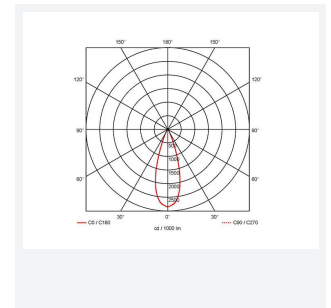

Vantage UGR<19

Vantage UGR<19 4 Cool White Downlight Switch
Code: AVANTLG4/CW/DD1/DM3

| | |
|---------------|---|
| Category | Downlights |
| Application | Ancillary, Commercial, Education, Healthcare, Hospitality, Retail |
| Specification | Performance |

| GENERAL INFORMATION | |
|---------------------|------------|
| Wattage | 36W |
| Lumens Delivered | 3900lm |
| Lm/W | 108lm/W |
| Beam Angle | 40 |
| CRI | 90 |
| CCT | 4000K |
| Input | 220/240V |
| Operating Temp | 0°C - 40°C |
| SDCM | 6 |
| UGR | 14 |
| Cut-Out Size | 200mm |

| TECHNICAL INFORMATION | |
|--------------------------------|-------------|
| Light Source | LED |
| Colour / Finish | White |
| IP Rating | IP20 |
| Class Protection | 2 |
| Internal / External | Internal |
| Surface / Recessed / Suspended | Recessed |
| Lumen Depreciation | L80 72,000h |
| Warranty (Years) | 5 |
| CE Mark | Yes |
| Diameter | 230 mm |
| Height | 128 mm |