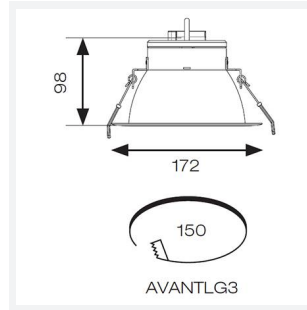

PRODUCT FEATURES

- UGR<19 performance downlight suitable for commercial and education applications
- UGR<19 (unified glare rating) compliant luminaire assisting to eliminate glare for visual comfort
- Anti-Ligature kit available for installation in secure environments such as healthcare and educational facilities
- Deep cut-off angle for glare control and comfort
- Downlight design allows installation into existing hole cut-outs from 68mm, 100mm, 150mm and 200mm
- Powered by Tridonic

GENERAL INFORMATION	
Wattage	28W
Lumens Delivered	2600lm
Lm/W	93lm/W
Beam Angle	40
CRI	80
CCT	3000K
Input	220-240V
Operating Temp	-20°C - 40°C
SDCM	6
UGR	10
Cut-Out Size	150mm
Product Weight without Packaging	0.316 kg

TECHNICAL INFORMATION	
Light Source	LED
Colour / Finish	White
IP Rating	IP20
Class Protection	2
Internal / External	Internal
Surface / Recessed / Suspended	Recessed
Lumen Depreciation	L80 72,000h
Warranty (Years)	5
CE Mark	Yes
Diameter	172 mm
Height	98 mm