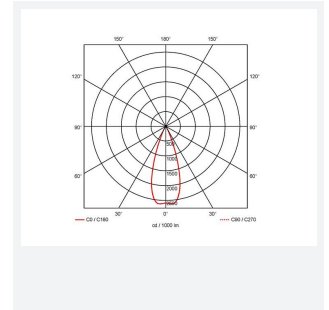

PRODUCT FEATURES

- UGR<19 performance downlight suitable for commercial and education applications
- UGR<19 (unified glare rating) compliant luminaire assisting to eliminate glare for visual comfort
- Anti-Ligature kit available for installation in secure environments such as healthcare and educational facilities
- Deep cut-off angle for glare control and comfort
- Downlight design allows installation into existing hole cut-outs from 68mm, 100mm, 150mm and 200mm
- Powered by Tridonic

GENERAL INFORMATION	
Wattage	28W
Lumens Delivered	2600lm
Lm/W	93lm/W
Beam Angle	40
CRI	80
CCT	3000K
Input	220/240V
Operating Temp	-20°C - 40°C
SDCM	6
UGR	10
Cut-Out Size	150mm
Product Weight without Packaging	0.316 kg

TECHNICAL INFORMATION	
Light Source	LED
Colour / Finish	White
IP Rating	IP20
Class Protection	2
Internal / External	Internal
Surface / Recessed / Suspended	Recessed
Lumen Depreciation	L80 72,000h
Warranty (Years)	5
CE Mark	Yes
Diameter	172 mm
Height	98 mm