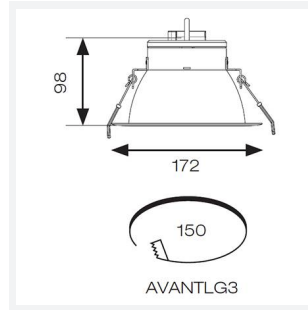

PRODUCT FEATURES

- UGR<19 performance downlight suitable for commercial and education applications
- UGR<19 (unified glare rating) compliant luminaire assisting to eliminate glare for visual comfort
- Anti-Ligature kit available for installation in secure environments such as healthcare and educational facilities
- Deep cut-off angle for glare control and comfort
- Downlight design allows installation into existing hole cut-outs from 68mm, 100mm, 150mm and 200mm
- Powered by Tridonic

GENERAL INFORMATION	
Wattage	28W
Lumens Delivered	2600lm
Lm/W	93lm/W
Beam Angle	40
CRI	80
CCT	3000K
Input	220/240V
Operating Temp	-20°C - 40°C
SDCM	6
UGR	10
Cut-Out Size	150mm
Product Weight without Packaging	0.316 kg

TECHNICAL INFORMATION	
Light Source	LED
Colour / Finish	White
IP Rating	IP20
Class Protection	2
Internal / External	Internal
Surface / Recessed / Suspended	Recessed
Lumen Depreciation	L80 72,000h
Warranty (Years)	5
CE Mark	Yes
Diameter	172 mm
Height	98 mm