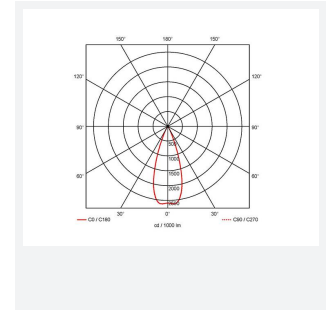

PRODUCT FEATURES

- UGR<19 performance downlight suitable for commercial and education applications
- UGR<19 (unified glare rating) compliant luminaire assisting to eliminate glare for visual comfort
- Anti-Ligature kit available for installation in secure environments such as healthcare and educational facilities
- Deep cut-off angle for glare control and comfort
- Downlight design allows installation into existing hole cut-outs from 68mm, 100mm, 150mm and 200mm
- Powered by Tridonic

GENERAL INFORMATION	
Wattage	28W
Lumens Delivered	2600lm
Lm/W	93lm/W
Beam Angle	40
CRI	80
CCT	3000K
Input	220-240V
Operating Temp	-20°C - 40°C
SDCM	6
UGR	10
Cut-Out Size	150mm
Product Weight without Packaging	0.316 kg

TECHNICAL INFORMATION	
Light Source	LED
Colour / Finish	White
IP Rating	IP20
Class Protection	2
Internal / External	Internal
Surface / Recessed / Suspended	Recessed
Lumen Depreciation	L80 72,000h
Warranty (Years)	5
CE Mark	Yes
Diameter	172 mm
Height	98 mm