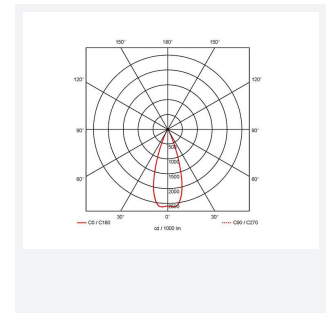

PRODUCT FEATURES

- UGR<19 performance downlight suitable for commercial and education applications
- UGR<19 (unified glare rating) compliant luminaire assisting to eliminate glare for visual comfort
- Anti-Ligature kit available for installation in secure environments such as healthcare and educational facilities
- Deep cut-off angle for glare control and comfort
- Downlight design allows installation into existing hole cut-outs from 68mm, 100mm, 150mm and 200mm
- Powered by Tridonic

GENERAL INFORMATION	
Wattage	28W
Lumens Delivered	2600lm
Lm/W	93lm/W
Beam Angle	40
CRI	90
CCT	3000K
Input	220-240V
Operating Temp	-20°C - 40°C
SDCM	6
UGR	10
Cut-Out Size	150mm
Product Weight without Packaging	0.316 kg

TECHNICAL INFORMATION	
Light Source	LED
Colour / Finish	White
IP Rating	IP20
Class Protection	2
Internal / External	Internal
Surface / Recessed / Suspended	Recessed
Lumen Depreciation	L80 72,000h
Warranty (Years)	5
CE Mark	Yes
Diameter	172 mm
Height	98 mm