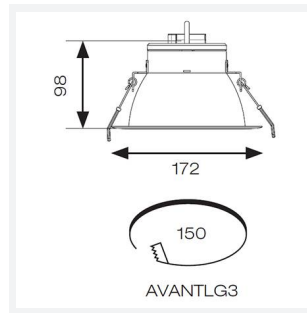

PRODUCT FEATURES

- UGR<19 performance downlight suitable for commercial and education applications
- UGR<19 (unified glare rating) compliant luminaire assisting to eliminate glare for visual comfort
- Anti-Ligature kit available for installation in secure environments such as healthcare and educational facilities
- Deep cut-off angle for glare control and comfort
- Downlight design allows installation into existing hole cut-outs from 68mm, 100mm, 150mm and 200mm
- Powered by Tridonic

GENERAL INFORMATION	
Wattage	28W
Lumens Delivered	2600lm
Lm/W	93lm/W
Beam Angle	40
CRI	90
CCT	3000K
Input	220-240V
Operating Temp	-20°C - 40°C
SDCM	6
UGR	10
Cut-Out Size	150mm
Product Weight without Packaging	0.316 kg

TECHNICAL INFORMATION	
Light Source	LED
Colour / Finish	White
IP Rating	IP20
Class Protection	2
Internal / External	Internal
Surface / Recessed / Suspended	Recessed
Lumen Depreciation	L80 72,000h
Warranty (Years)	5
CE Mark	Yes
Diameter	172 mm
Height	98 mm