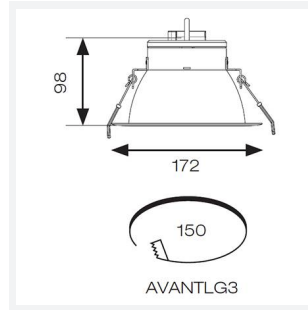

## PRODUCT FEATURES

- UGR<19 performance downlight suitable for commercial and education applications
- UGR<19 (unified glare rating) compliant luminaire assisting to eliminate glare for visual comfort
- Anti-Ligature kit available for installation in secure environments such as healthcare and educational facilities
- Deep cut-off angle for glare control and comfort
- Downlight design allows installation into existing hole cut-outs from 68mm, 100mm, 150mm and 200mm
- Powered by Tridonic

GENERAL INFORMATION	
Wattage	28W
Lumens Delivered	2600lm
Lm/W	93lm/W
Beam Angle	40
CRI	90
CCT	3000K
Input	220/240V
Operating Temp	0°C - 40°C
SDCM	6
UGR	10
Cut-Out Size	150mm

TECHNICAL INFORMATION	
Light Source	LED
Colour / Finish	White
IP Rating	IP20
Class Protection	2
Internal / External	Internal
Surface / Recessed / Suspended	Recessed
Lumen Depreciation	L80 72,000h
Warranty (Years)	5
CE Mark	Yes
Diameter	172 mm
Height	98 mm