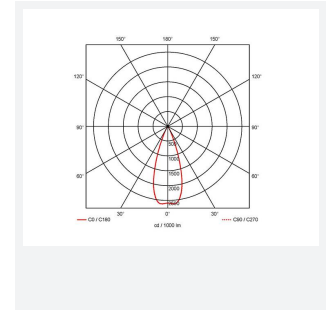

PRODUCT FEATURES

- UGR<19 performance downlight suitable for commercial and education applications
- UGR<19 (unified glare rating) compliant luminaire assisting to eliminate glare for visual comfort
- Anti-Ligature kit available for installation in secure environments such as healthcare and educational facilities
- Deep cut-off angle for glare control and comfort
- Downlight design allows installation into existing hole cut-outs from 68mm, 100mm, 150mm and 200mm
- Powered by Tridonic

GENERAL INFORMATION	
Wattage	28W
Lumens Delivered	2600lm
Lm/W	93lm/W
Beam Angle	40
CRI	90
CCT	3000K
Input	220/240V
Operating Temp	0°C - 40°C
SDCM	6
UGR	10
Cut-Out Size	150mm

TECHNICAL INFORMATION	
Light Source	LED
Colour / Finish	White
IP Rating	IP20
Class Protection	2
Internal / External	Internal
Surface / Recessed / Suspended	Recessed
Lumen Depreciation	L80 72,000h
Warranty (Years)	5
CE Mark	Yes
Diameter	172 mm
Height	98 mm