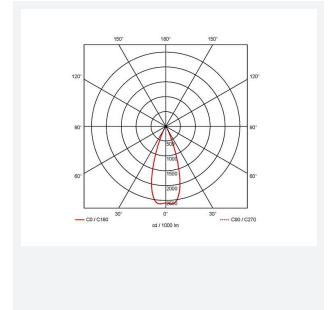

Vantage UGR<19

Category	Downlights
Application	Ancillary, Commercial, Education, Healthcare, Hospitality, Retail
Specification	Performance

Code: AVANTLG3/WW/DD3/DM3

- UGR<19 performance downlight suitable for commercial and education applications
- UGR<19 (unified glare rating) compliant luminaire assisting to eliminate glare for visual comfort
- Anti-Ligature kit available for installation in secure environments such as healthcare and educational facilities
- Deep cut-off angle for glare control and comfort
- Downlight design allows installation into existing hole cut-outs from 68mm, 100mm, 150mm and 200mm
- Powered by Tridonic

GENERAL INFORMATION	
Wattage	28W
Lumens Delivered	2600lm
Lm/W	93lm/W
Beam Angle	40
CRI	90
CCT	3000K
Input	220-240V
Operating Temp	0°C - 40°C
SDCM	6
UGR	10
Cut-Out Size	150mm

TECHNICAL INFORMATION	
Light Source	LED
Colour / Finish	White
IP Rating	IP20
Class Protection	2
Internal / External	Internal
Surface / Recessed / Suspended	Recessed
Lumen Depreciation	L80 72,000h
Warranty (Years)	5
CE Mark	Yes
Diameter	172 mm
Height	98 mm