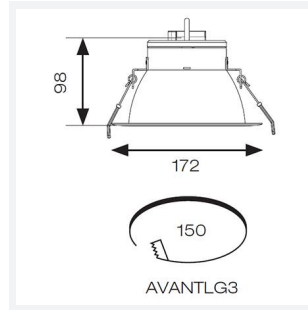

Vantage UGR<19

Category	Downlights
Application	Ancillary, Commercial, Education, Healthcare, Hospitality, Retail
Specification	Performance

Code: AVANTLG3/WW/DD3/DM3

- UGR<19 performance downlight suitable for commercial and education applications
- UGR<19 (unified glare rating) compliant luminaire assisting to eliminate glare for visual comfort
- Anti-Ligature kit available for installation in secure environments such as healthcare and educational facilities
- Deep cut-off angle for glare control and comfort
- Downlight design allows installation into existing hole cut-outs from 68mm, 100mm, 150mm and 200mm
- Powered by Tridonic

GENERAL INFORMATION	
Wattage	28W
Lumens Delivered	2600lm
Lm/W	93lm/W
Beam Angle	40
CRI	90
CCT	3000K
Input	220-240V
Operating Temp	0°C - 40°C
SDCM	6
UGR	10
Cut-Out Size	150mm

TECHNICAL INFORMATION	
Light Source	LED
Colour / Finish	White
IP Rating	IP20
Class Protection	2
Internal / External	Internal
Surface / Recessed / Suspended	Recessed
Lumen Depreciation	L80 72,000h
Warranty (Years)	5
CE Mark	Yes
Diameter	172 mm
Height	98 mm