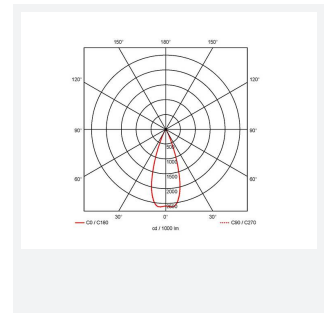

# Vantage UGR<19

Vantage UGR<19 3 Warm White Downlight Switch  
Code: AVANTLG3/WW/DD1/M3

Category	Downlights
Application	Ancillary, Commercial, Education, Healthcare, Hospitality, Retail
Specification	Performance

GENERAL INFORMATION	
Wattage	28W
Lumens Delivered	2600lm
Lm/W	93lm/W
Beam Angle	40
CRI	90
CCT	3000K
Input	220/240V
Operating Temp	0°C - 40°C
SDCM	6
UGR	10
Cut-Out Size	150mm

TECHNICAL INFORMATION	
Light Source	LED
Colour / Finish	White
IP Rating	IP20
Class Protection	2
Internal / External	Internal
Surface / Recessed / Suspended	Recessed
Lumen Depreciation	L80 72,000h
Warranty (Years)	5
CE Mark	Yes
Diameter	172 mm
Height	98 mm