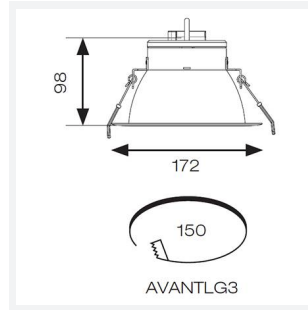

PRODUCT FEATURES

- UGR<19 performance downlight suitable for commercial and education applications
- UGR<19 (unified glare rating) compliant luminaire assisting to eliminate glare for visual comfort
- Anti-Ligature kit available for installation in secure environments such as healthcare and educational facilities
- Deep cut-off angle for glare control and comfort
- Downlight design allows installation into existing hole cut-outs from 68mm, 100mm, 150mm and 200mm
- Powered by Tridonic

GENERAL INFORMATION	
Wattage	28W
Lumens Delivered	2600lm
Lm/W	93lm/W
Beam Angle	40
CRI	90
CCT	3000K
Input	220-240V
Operating Temp	0°C - 40°C
SDCM	6
UGR	10
Cut-Out Size	150mm

TECHNICAL INFORMATION	
Light Source	LED
Colour / Finish	White
IP Rating	IP20
Class Protection	2
Internal / External	Internal
Surface / Recessed / Suspended	Recessed
Lumen Depreciation	L80 72,000h
Warranty (Years)	5
CE Mark	Yes
Diameter	172 mm
Height	98 mm