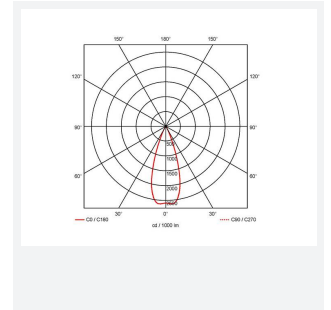

Vantage UGR<19

Vantage UGR<19 3 Warm White Downlight Switch
Code: AVANTLG3/WW/DD1/M3

Category	Downlights
Application	Ancillary, Commercial, Education, Healthcare, Hospitality, Retail
Specification	Performance

GENERAL INFORMATION	
Wattage	28W
Lumens Delivered	2600lm
Lm/W	93lm/W
Beam Angle	40
CRI	90
CCT	3000K
Input	220-240V
Operating Temp	0°C - 40°C
SDCM	6
UGR	10
Cut-Out Size	150mm

TECHNICAL INFORMATION	
Light Source	LED
Colour / Finish	White
IP Rating	IP20
Class Protection	2
Internal / External	Internal
Surface / Recessed / Suspended	Recessed
Lumen Depreciation	L80 72,000h
Warranty (Years)	5
CE Mark	Yes
Diameter	172 mm
Height	98 mm