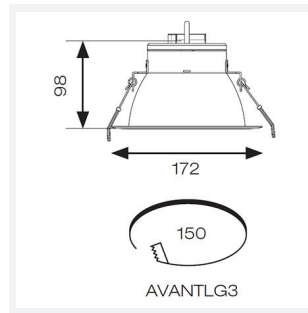

PRODUCT FEATURES

- UGR<19 performance downlight suitable for commercial and education applications
- UGR<19 (unified glare rating) compliant luminaire assisting to eliminate glare for visual comfort
- Anti-Ligature kit available for installation in secure environments such as healthcare and educational facilities
- Deep cut-off angle for glare control and comfort
- Downlight design allows installation into existing hole cut-outs from 68mm, 100mm, 150mm and 200mm
- Powered by Tridonic

GENERAL INFORMATION	
Wattage	28W
Lumens Delivered	2600lm
Lm/W	93lm/W
Beam Angle	40
CRI	90
CCT	3000K
Input	220/240V
Operating Temp	0°C - 40°C
SDCM	6
UGR	10
Cut-Out Size	150mm

TECHNICAL INFORMATION	
Light Source	LED
Colour / Finish	White
IP Rating	IP20
Class Protection	2
Internal / External	Internal
Surface / Recessed / Suspended	Recessed
Lumen Depreciation	L80 72,000h
Warranty (Years)	5
CE Mark	Yes
Diameter	172 mm
Height	98 mm