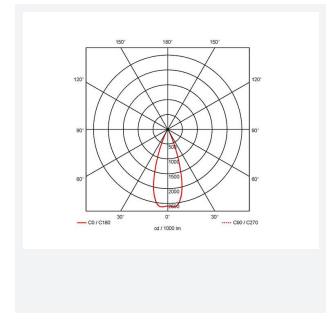

Vantage UGR<19

Category	Downlights
Application	Ancillary, Commercial, Education, Healthcare, Hospitality, Retail
Specification	Performance

Code: AVANTLG3/WW/DD1/DM3

- UGR<19 performance downlight suitable for commercial and education applications
- UGR<19 (unified glare rating) compliant luminaire assisting to eliminate glare for visual comfort
- Anti-Ligature kit available for installation in secure environments such as healthcare and educational facilities
- Deep cut-off angle for glare control and comfort
- Downlight design allows installation into existing hole cut-outs from 68mm, 100mm, 150mm and 200mm
- Powered by Tridonic

GENERAL INFORMATION	
Wattage	28W
Lumens Delivered	2600lm
Lm/W	93lm/W
Beam Angle	40
CRI	90
CCT	3000K
Input	220-240V
Operating Temp	0°C - 40°C
SDCM	6
UGR	10
Cut-Out Size	150mm

TECHNICAL INFORMATION	
Light Source	LED
Colour / Finish	White
IP Rating	IP20
Class Protection	2
Internal / External	Internal
Surface / Recessed / Suspended	Recessed
Lumen Depreciation	L80 72,000h
Warranty (Years)	5
CE Mark	Yes
Diameter	172 mm
Height	98 mm