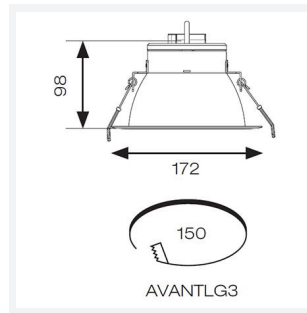

Vantage UGR<19

Category	Downlights
Application	Ancillary, Commercial, Education, Healthcare, Hospitality, Retail
Specification	Performance

Code: AVANTLG3/WW/DD1/DM3