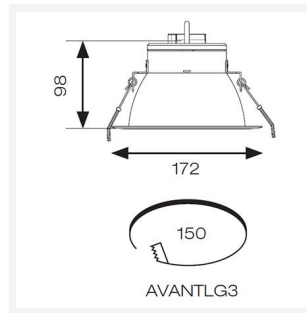

PRODUCT FEATURES

- UGR<19 performance downlight suitable for commercial and education applications
- UGR<19 (unified glare rating) compliant luminaire assisting to eliminate glare for visual comfort
- Anti-Ligature kit available for installation in secure environments such as healthcare and educational facilities
- Deep cut-off angle for glare control and comfort
- Downlight design allows installation into existing hole cut-outs from 68mm, 100mm, 150mm and 200mm
- Powered by Tridonic

GENERAL INFORMATION	
Wattage	28W
Lumens Delivered	2600lm
Lm/W	93lm/W
Beam Angle	40
CRI	90
CCT	3000K
Input	220/240V
Operating Temp	0°C - 40°C
SDCM	6
UGR	10
Cut-Out Size	150mm

TECHNICAL INFORMATION	
Light Source	LED
Colour / Finish	White
IP Rating	IP20
Class Protection	2
Internal / External	Internal
Surface / Recessed / Suspended	Recessed
Lumen Depreciation	L80 72,000h
Warranty (Years)	5
CE Mark	Yes
Diameter	172 mm
Height	98 mm