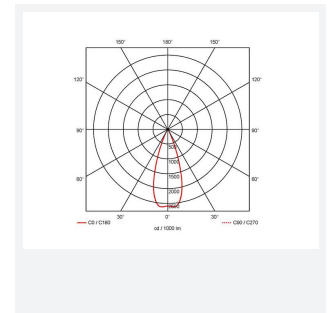

PRODUCT FEATURES

- UGR<19 performance downlight suitable for commercial and education applications
- UGR<19 (unified glare rating) compliant luminaire assisting to eliminate glare for visual comfort
- Anti-Ligature kit available for installation in secure environments such as healthcare and educational facilities
- Deep cut-off angle for glare control and comfort
- Downlight design allows installation into existing hole cut-outs from 68mm, 100mm, 150mm and 200mm
- Powered by Tridonic

GENERAL INFORMATION	
Wattage	28W
Lumens Delivered	2600lm
Lm/W	93lm/W
Beam Angle	40
CRI	90
CCT	3000K
Input	220/240V
Operating Temp	0°C - 40°C
SDCM	6
UGR	10
Cut-Out Size	150mm

TECHNICAL INFORMATION	
Light Source	LED
Colour / Finish	White
IP Rating	IP20
Class Protection	2
Internal / External	Internal
Surface / Recessed / Suspended	Recessed
Lumen Depreciation	L80 72,000h
Warranty (Years)	5
CE Mark	Yes
Diameter	172 mm
Height	98 mm