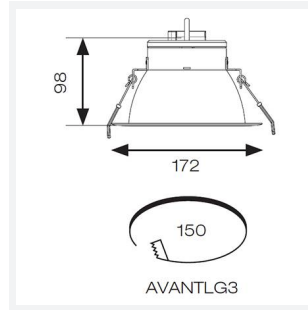

PRODUCT FEATURES

- UGR<19 performance downlight suitable for commercial and education applications
- UGR<19 (unified glare rating) compliant luminaire assisting to eliminate glare for visual comfort
- Anti-Ligature kit available for installation in secure environments such as healthcare and educational facilities
- Deep cut-off angle for glare control and comfort
- Downlight design allows installation into existing hole cut-outs from 68mm, 100mm, 150mm and 200mm
- Powered by Tridonic

GENERAL INFORMATION	
Wattage	28W
Lumens Delivered	2800lm
Lm/W	100lm/W
Beam Angle	40
CRI	80
CCT	4000K
Input	220/240V
Operating Temp	-20°C - 40°C
SDCM	6
UGR	10
Cut-Out Size	150mm
Product Weight without Packaging	0.316 kg

TECHNICAL INFORMATION	
Light Source	LED
Colour / Finish	White
IP Rating	IP20
Class Protection	2
Internal / External	Internal
Surface / Recessed / Suspended	Recessed
Lumen Depreciation	L80 72,000h
Warranty (Years)	5
CE Mark	Yes
Diameter	172 mm
Height	98 mm