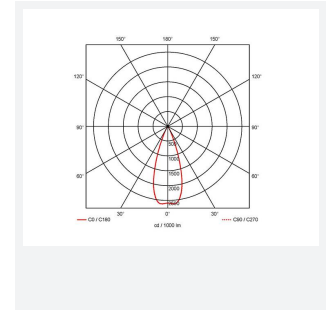

PRODUCT FEATURES

- UGR<19 performance downlight suitable for commercial and education applications
- UGR<19 (unified glare rating) compliant luminaire assisting to eliminate glare for visual comfort
- Anti-Ligature kit available for installation in secure environments such as healthcare and educational facilities
- Deep cut-off angle for glare control and comfort
- Downlight design allows installation into existing hole cut-outs from 68mm, 100mm, 150mm and 200mm
- Powered by Tridonic

GENERAL INFORMATION	
Wattage	28W
Lumens Delivered	2800lm
Lm/W	100lm/W
Beam Angle	40
CRI	80
CCT	4000K
Input	220/240V
Operating Temp	-20°C - 40°C
SDCM	6
UGR	10
Cut-Out Size	150mm
Product Weight without Packaging	0.316 kg

TECHNICAL INFORMATION	
Light Source	LED
Colour / Finish	White
IP Rating	IP20
Class Protection	2
Internal / External	Internal
Surface / Recessed / Suspended	Recessed
Lumen Depreciation	L80 72,000h
Warranty (Years)	5
CE Mark	Yes
Diameter	172 mm
Height	98 mm