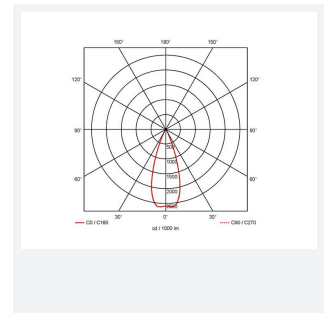

- UGR<19 performance downlight suitable for commercial and education applications
- UGR<19 (unified glare rating) compliant luminaire assisting to eliminate glare for visual comfort
- Anti-Ligature kit available for installation in secure environments such as healthcare and educational facilities
- Deep cut-off angle for glare control and comfort
- Downlight design allows installation into existing hole cut-outs from 68mm, 100mm, 150mm and 200mm
- Powered by Tridonic

GENERAL INFORMATION	
Wattage	28W
Lumens Delivered	2800lm
Lm/W	100lm/W
Beam Angle	40
CRI	90
CCT	4000K
Input	220-240V
Operating Temp	0°C - 40°C
SDCM	6
UGR	10
Cut-Out Size	150mm

TECHNICAL INFORMATION	
Light Source	LED
Colour / Finish	White
IP Rating	IP20
Class Protection	2
Internal / External	Internal
Surface / Recessed / Suspended	Recessed
Lumen Depreciation	L80 72,000h
Warranty (Years)	5
CE Mark	Yes
Diameter	172 mm
Height	98 mm