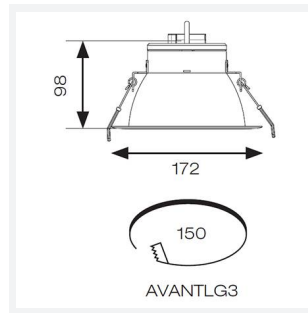

- UGR<19 performance downlight suitable for commercial and education applications
- UGR<19 (unified glare rating) compliant luminaire assisting to eliminate glare for visual comfort
- Anti-Ligature kit available for installation in secure environments such as healthcare and educational facilities
- Deep cut-off angle for glare control and comfort
- Downlight design allows installation into existing hole cut-outs from 68mm, 100mm, 150mm and 200mm
- Powered by Tridonic

GENERAL INFORMATION	
Wattage	28W
Lumens Delivered	2800lm
Lm/W	100lm/W
Beam Angle	40
CRI	90
CCT	4000K
Input	220-240V
Operating Temp	0°C - 40°C
SDCM	6
UGR	10
Cut-Out Size	150mm

TECHNICAL INFORMATION	
Light Source	LED
Colour / Finish	White
IP Rating	IP20
Class Protection	2
Internal / External	Internal
Surface / Recessed / Suspended	Recessed
Lumen Depreciation	L80 72,000h
Warranty (Years)	5
CE Mark	Yes
Diameter	172 mm
Height	98 mm