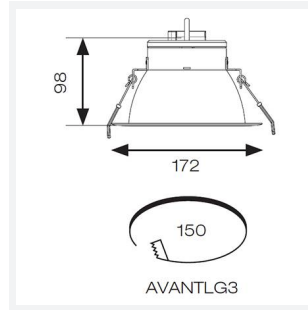

PRODUCT FEATURES

- UGR<19 performance downlight suitable for commercial and education applications
- UGR<19 (unified glare rating) compliant luminaire assisting to eliminate glare for visual comfort
- Anti-Ligature kit available for installation in secure environments such as healthcare and educational facilities
- Deep cut-off angle for glare control and comfort
- Downlight design allows installation into existing hole cut-outs from 68mm, 100mm, 150mm and 200mm
- Powered by Tridonic

GENERAL INFORMATION	
Wattage	28W
Lumens Delivered	2800lm
Lm/W	100lm/W
Beam Angle	40
CRI	90
CCT	4000K
Input	220/240V
Operating Temp	0°C - 40°C
SDCM	6
UGR	10
Cut-Out Size	150mm
Product Weight without Packaging	0.316 kg

TECHNICAL INFORMATION	
Light Source	LED
Colour / Finish	White
IP Rating	IP20
Class Protection	2
Internal / External	Internal
Surface / Recessed / Suspended	Recessed
Lumen Depreciation	L80 72,000h
Warranty (Years)	5
CE Mark	Yes
Diameter	172 mm
Height	98 mm