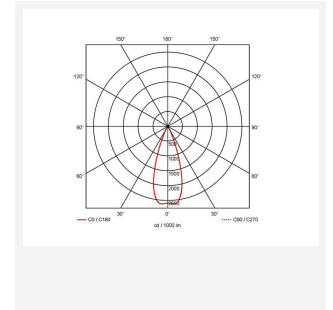

PRODUCT FEATURES

- UGR<19 performance downlight suitable for commercial and education applications
- UGR<19 (unified glare rating) compliant luminaire assisting to eliminate glare for visual comfort
- Anti-Ligature kit available for installation in secure environments such as healthcare and educational facilities
- Deep cut-off angle for glare control and comfort
- Downlight design allows installation into existing hole cut-outs from 68mm, 100mm, 150mm and 200mm
- Powered by Tridonic

GENERAL INFORMATION	
Wattage	28W
Lumens Delivered	2800lm
Lm/W	100lm/W
Beam Angle	40
CRI	90
CCT	4000K
Input	220/240V
Operating Temp	0°C - 40°C
SDCM	6
UGR	10
Cut-Out Size	150mm
Product Weight without Packaging	0.316 kg

TECHNICAL INFORMATION	
Light Source	LED
Colour / Finish	White
IP Rating	IP20
Class Protection	2
Internal / External	Internal
Surface / Recessed / Suspended	Recessed
Lumen Depreciation	L80 72,000h
Warranty (Years)	5
CE Mark	Yes
Diameter	172 mm
Height	98 mm